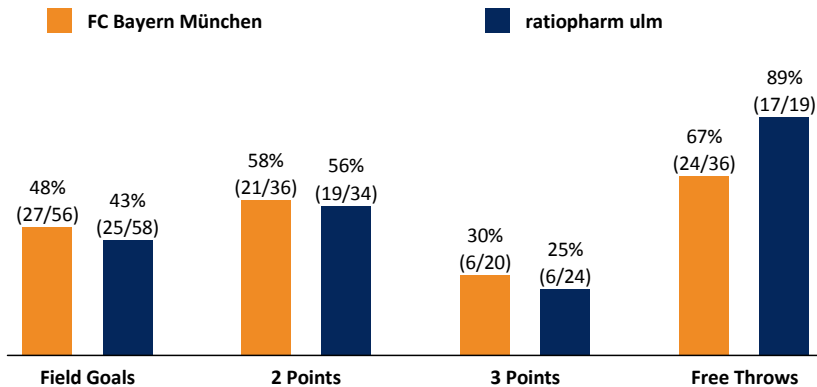

FC Bayern München

84 : 73

ratiopharm ulm

Referee: RODRIGUEZ Toni
Umpires: PANTHER Anne / KOVACEVIC Nesa
Commissioner: DR. ESSER Norbert

ULM, ratiopharm Arena, SA 17 FEB 2018, 16:00, Game-ID: 21557

Scoreboard table showing Q1, Q2, Q3, Q4 scores for FCB and ULM.

FCB - FC Bayern München (Coach: DJORDJEVIC Aleksandar)

Main player statistics table for FC Bayern München including columns for No., Name, Min, PTS, 2 Points, 3 Points, Field Goals, Free Throws, and various rebound/assist metrics.

ULM - ratiopharm ulm (Coach: LEIBENATH Thorsten)

Main player statistics table for ratiopharm ulm including columns for No., Name, Min, PTS, 2 Points, 3 Points, Field Goals, Free Throws, and various rebound/assist metrics.

Summary table comparing FCB and ULM on various team statistics such as Rebounds, Assists, Fouls, Turnovers, Steals, Points in the Paint, etc.

EASYCREDIT-BBL.DE

Alle offiziellen Statistiken der easyCredit BBL, Daten, Rekorde uvm. gibt es auf easyCredit-BBL.de! News, Stats, Tabelle und Spielplan für unterwegs: Kostenfrei für iOS und Android in der offiziellen Liga-App!

TELEKOMSPORT.DE

Keinen Korb mehr verpassen - Alle Spiele der easyCredit BBL LIVE und in HD! Erleben sie jetzt das größte Basketball-Angebot Deutschlands zuhause und mobil! www.telekomport.de

LEGEND: Min Minutes Played, DR Defensive Rebounds, AS Assists, BS Blocked Shots, PF Fouls, +/- Plus-Minus-Rating, DNP Did Not Play, OR Offensive Rebounds, ST Steals, SB Shots Blocked, FD Fouls Drawn, * Starters, PTS Points, TR Total Rebounds, TO Turnovers, EFF Efficiency = ((PTS + TR + AS + ST + BS) - ((FGA - FGM) + (FTA - FTM) + TO))