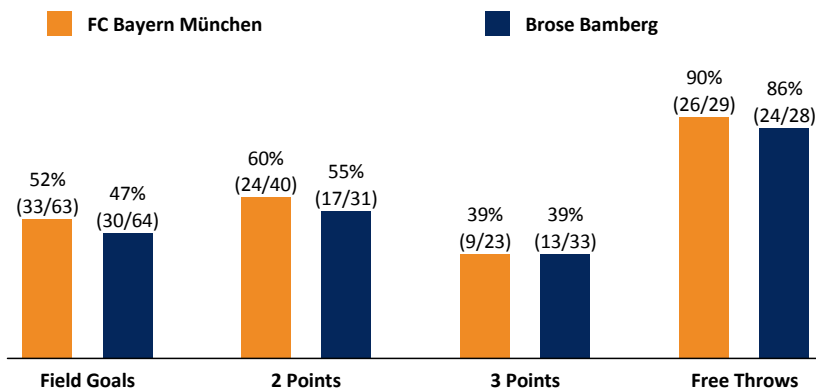

FC Bayern München

101 : 97

Brose Bamberg

Referee: LOTTERMOSER Robert
Umpires: KOVACEVIC Nesa / FRITZ Clemens
Commissioner:

Attendance: 6.523
München, Audi Dome, SO 21 JAN 2018, 19:00, Game-ID: 21561

Scoreboard table showing Q1, Q2, Q3, Q4, and OT1 scores for FCB and BAM.

FCB - FC Bayern München (Coach: DJORDJEVIC Aleksandar)

Main player statistics table for FC Bayern München including columns for No., Name, Min, PTS, 2 Points, 3 Points, Field Goals, Free Throws, OR, DR, TR, AS, ST, TO, BS, SB, PF, FD, EFF, +/-.

BAM - Brose Bamberg (Coach: TRINCHIERI Andrea)

Main player statistics table for Brose Bamberg including columns for No., Name, Min, PTS, 2 Points, 3 Points, Field Goals, Free Throws, OR, DR, TR, AS, ST, TO, BS, SB, PF, FD, EFF, +/-.

Summary table comparing FCB and BAM across various statistical categories like Rebounds, Assists, Fouls, etc.

EASycREDIT-BBL.DE

Alle offiziellen Statistiken der easycCredit BBL, Daten, Rekorde uvm. gibt es auf easycCredit-BBL.de! News, Stats, Tabelle und Spielplan für unterwegs: Kostenfrei für iOS und Android in der offiziellen Liga-App!

TELEKOMSPORT.DE

Keinen Korb mehr verpassen - Alle Spiele der easycCredit BBL LIVE und in HD! Erleben sie jetzt das größte Basketball-Angebot Deutschlands zuhause und mobil! www.telekom sport.de

LEGEND
Min Minutes Played
DNP Did Not Play
PTS Points
DR Defensive Rebounds
OR Offensive Rebounds
TR Total Rebounds
AS Assists
ST Steals
TO Turnovers
BS Blocked Shots
SB Shots Blocked
EFF Efficiency = ((PTS + TR + AS + ST + BS) - ((FGA - FGM) + (FTA - FTM) + TO))
PF Fouls
FD Fouls Drawn
+/- Plus-Minus-Rating
* Starters