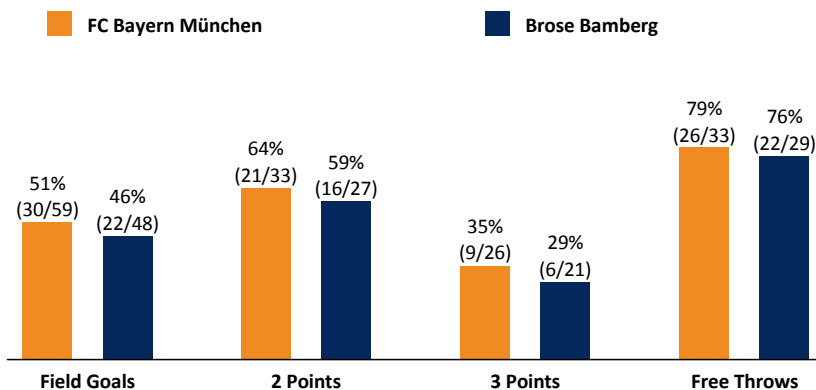

FC Bayern München

95 : 72

Brose Bamberg

Referee: PANTHER Anne
Umpires: KRAUSE Oliver / STREIT Enrico
Commissioner: DIETERICH Sascha

München, Audi Dome, SO 20 MAI 2018, 18:00, Game-ID: 22035

Scoreboard table showing quarter scores (Q1-Q4) for FCB and BAM.

FCB - FC Bayern München (Coach: RADONJIC Dejan)

Main player statistics table for FC Bayern München including columns for No., Name, Min, PTS, 2 Points, 3 Points, Field Goals, Free Throws, and various rebound/assist metrics.

BAM - Brose Bamberg (Coach: BANCHI Luca)

Main player statistics table for Brose Bamberg including columns for No., Name, Min, PTS, 2 Points, 3 Points, Field Goals, Free Throws, and various rebound/assist metrics.

Summary table comparing FCB and BAM across various statistical categories like Rebounds, Assists, Fouls, Turnovers, Steals, etc.

EASycREDIT-BBL.DE

Alle offiziellen Statistiken der easycCredit BBL, Daten, Rekorde uvm. gibt es auf easycCredit-BBL.de! News, Stats, Tabelle und Spielplan für unterwegs: Kostenfrei für iOS und Android in der offiziellen Liga-App!

TELEKOMSPORT.DE

Keinen Korb mehr verpassen - Alle Spiele der easycCredit BBL LIVE und in HD! Erleben sie jetzt das größte Basketball-Angebot Deutschlands zuhause und mobil! www.telekom sport.de

LEGEND: Min Minutes Played, DR Defensive Rebounds, AS Assists, BS Blocked Shots, PF Fouls, +/- Plus-Minus-Rating, DNP Did Not Play, OR Offensive Rebounds, ST Steals, SB Shots Blocked, FD Fouls Drawn, * Starters, PTS Points, TR Total Rebounds, TO Turnovers, EFF Efficiency = ((PTS + TR + AS + ST + BS) - ((FGA - FGM) + (FTA - FTM) + TO))