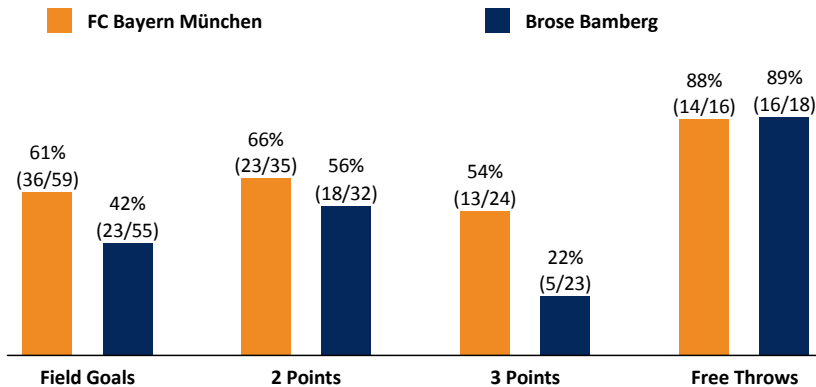

FC Bayern München

99 : 67

Brose Bamberg

Referee: FRITZ Clemens
Umpires: REITER Moritz / MADINGER Christof
Commissioner: DIETERICH Sascha

Attendance: 6.271
München, Audi Dome, SA 26 MAI 2018, 18:00, Game-ID: 22037

Scoreboard table showing quarters Q1-Q4 for FCB and BAM.

FCB - FC Bayern München (Coach: RADONJIC Dejan)

Main player statistics table for FC Bayern München including columns for No., Name, Min, PTS, 2 Points, 3 Points, Field Goals, Free Throws, and various rebound/assist metrics.

BAM - Brose Bamberg (Coach: BANCHI Luca)

Main player statistics table for Brose Bamberg including columns for No., Name, Min, PTS, 2 Points, 3 Points, Field Goals, Free Throws, and various rebound/assist metrics.

Summary comparison table between FCB and BAM for various metrics like Rebounds, Assists, Fouls, Turnovers, Steals, Points in the Paint, etc.

EASYCREDIT-BBL.DE

Alle offiziellen Statistiken der easycCredit BBL, Daten, Rekorde uvm. gibt es auf easycCredit-BBL.de! News, Stats, Tabelle und Spielplan für unterwegs: Kostenfrei für iOS und Android in der offiziellen Liga-App!

TELEKOMSPORT.DE

Keinen Korb mehr verpassen - Alle Spiele der easycCredit BBL LIVE und in HD! Erleben sie jetzt das größte Basketball-Angebot Deutschlands zuhause und mobil! www.telekom sport.de

LEGEND
Min Minutes Played
DR Defensive Rebounds
AS Assists
BS Blocked Shots
PF Fouls
+/- Plus-Minus-Rating
DNP Did Not Play
OR Offensive Rebounds
ST Steals
SB Shots Blocked
FD Fouls Drawn
* Starters
PTS Points
TR Total Rebounds
TO Turnovers
EFF Efficiency = ((PTS + TR + AS + ST + BS) - ((FGA - FGM) + (FTA - FTM) + TO))