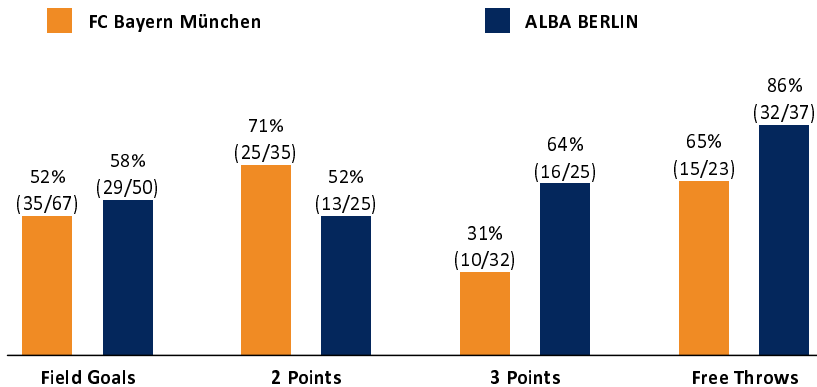

FC Bayern München 95 : 106

ALBA BERLIN

Referee: PANTHER Anne
Umpires: KRAUSE Oliver / STREIT Enrico
Commissioner: WEICHERT Horst

Attendance: 6.054
München, Audi Dome, SO 3 JUN 2018, 15:00, Game-ID: 22040

Summary table showing quarter scores (Q1-Q4) and OT1 for FCB and BER.

FCB - FC Bayern München (Coach: RADONJIC Dejan)

Main player statistics table for FC Bayern München, including columns for Name, Min, PTS, 2 Points, 3 Points, Field Goals, Free Throws, and various rebound and steal metrics.

BER - ALBA BERLIN (Coach: GARCIA RENESES Alejandro)

Main player statistics table for ALBA BERLIN, including columns for Name, Min, PTS, 2 Points, 3 Points, Field Goals, Free Throws, and various rebound and steal metrics.

Summary table comparing FCB and BER across various team statistics such as Rebounds, Assists, Fouls, Turnovers, and Steals.

EASYCREDIT-BBL.DE

Alle offiziellen Statistiken der easyCredit BBL, Daten, Rekorde uvm. gibt es auf easyCredit-BBL.de! News, Stats, Tabelle und Spielplan für unterwegs: Kostenfrei für iOS und Android in der offiziellen Liga-App!

TELEKOMSPORT.DE

Keinen Korb mehr verpassen - Alle Spiele der easyCredit BBL LIVE und in HD! Erleben sie jetzt das größte Basketball-Angebot Deutschlands zuhause und mobil! www.telekom sport.de

LEGEND: Min Minutes Played, DR Defensive Rebounds, AS Assists, BS Blocked Shots, PF Fouls, +/- Plus-Minus-Rating, DNP Did Not Play, OR Offensive Rebounds, ST Steals, SB Shots Blocked, FD Fouls Drawn, * Starters, PTS Points, TR Total Rebounds, TO Turnovers, EFF Efficiency = ((PTS + TR + AS + ST + BS) - ((FGA - FGM) + (FTA - FTM) + TO))