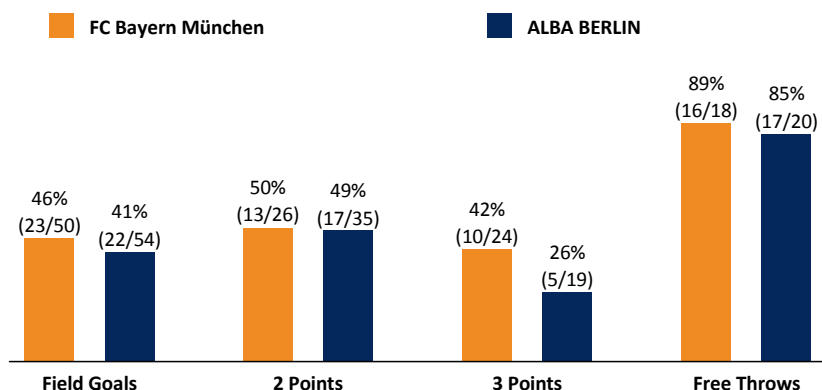

BER - ALBA BERLIN (Coach: GARCIA RENESES Alejandro)

No.	Name	Min	PTS	2 Points	3 Points	Field Goals	Free Throws	OR	DR	TR	AS	ST	TO	BS	SB	PF	FD	EFF	+/-	
1	SAIBOU Joshiko	19:33	2	1/3 (33%)	0/2 (0%)	1/5 (20%)			2	2	1				1	3	2	1	-7	
*3	SIVA Peyton	24:55	15	4/7 (57%)	1/5 (20%)	5/12 (42%)	4/4 (100%)		2	2	2	2	3			2	5	11	4	
5	GIFFEY Niels	18:13	7	2/3 (67%)		2/3 (67%)	3/4 (75%)		3	3	1	3	1			3	3	11	4	
6	HUNDT Bennet	DNP																		
11	VARGAS Akeem	4:47	0		0/1 (0%)	0/1 (0%)							1					-2	-13	
*13	GRIGONIS Marius	29:23	10	3/3 (100%)	0/2 (0%)	3/5 (60%)	4/4 (100%)		1	1	1	1	2	1		2	4	10	6	
*15	RADOSAVLJEVIC Bogdan	9:44	0	0/3 (0%)		0/3 (0%)	0/2 (0%)	1	3	4	1	1	1			3	1	0	-10	
*21	BUTTERFIELD Spencer	23:58	16	3/4 (75%)	3/6 (50%)	6/10 (60%)	1/1 (100%)	1	2	3	1		2			1	1	14	2	
41	DRESCHER Hendrik	DNP																		
42	CLIFFORD Dennis	19:07	4	1/3 (33%)		1/3 (33%)	2/2 (100%)		2	2		1	2			2	1	3	-7	
*43	SIKMA Luke	30:44	5	0/5 (0%)	1/3 (33%)	1/8 (13%)	2/2 (100%)	3	2	5	7	2	3			2	2	9	-2	
44	PENO Stefan	19:36	7	3/4 (75%)		3/4 (75%)	1/1 (100%)				2	6	1			4	6	13	-7	
Team / Coach									1	1			1					0		
Totals			200:00	66	17/35 (49%)	5/19 (26%)	22/54 (41%)	17/20 (85%)	5	18	23	16	16	17	1	1	22	25	70	-6

FCB	BER
10 / 25 / 35	5 / 18 / 23
18	Assists 16
26	Fouls 22
20	Fouls Drawn 25
27	Turnovers 17
8	Steals 16
24	Points in the Paint 26
5	Second Chance Points 3
8	Fast Break Points 15
21 (50:29)	Biggest Lead 0 (:)
15-0 (50:29)	Biggest Scoring Run 8-0 (55:44)
	Lead Changes: 0
	Times Tied: 0

EASYCREDIT-BBL.DE

Alle offiziellen Statistiken der easyCredit BBL, Daten, Rekorde uvm. gibt es auf easyCredit-BBL.de! News, Stats, Tabelle und Spielplan für unterwegs: Kostenfrei für iOS und Android in der offiziellen Liga-App!

TELEKOMSPORT.DE

Keinen Korb mehr verpassen - Alle Spiele der easyCredit BBL LIVE und in HD! Erleben sie jetzt das größte Basketball-Angebot Deutschlands zuhause und mobil! www.telekom sport.de

LEGEND
Min Minutes Played   DR Defensive Rebounds   AS Assists   BS Blocked Shots   PF Fouls   +/- Plus-Minus-Rating
DNP Did Not Play   OR Offensive Rebounds   ST Steals   SB Shots Blocked   FD Fouls Drawn   * Starters
PTS Points   TR Total Rebounds   TO Turnovers   EFF Efficiency = ((PTS + TR + AS + ST + BS) - ((FGA - FGM) + (FTA - FTM) + TO))