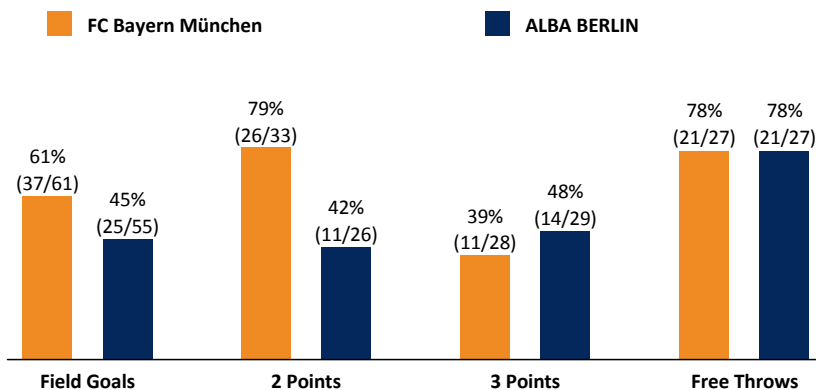

FC Bayern München 106 : 85

ALBA BERLIN

Referee: LOTTERMOSER Robert
Umpires: PANTHER Anne / MATIP Martin
Commissioner:

München, Audi Dome, SA 16 JUN 2018, 20:30, Game-ID: 22044

Scoreboard table showing Q1, Q2, Q3, Q4 scores for FCB and BER.

FCB - FC Bayern München (Coach: RADONJIC Dejan)

Main player statistics table for FC Bayern München including columns for No., Name, Min, PTS, 2 Points, 3 Points, Field Goals, Free Throws, OR, DR, TR, AS, ST, TO, BS, SB, PF, FD, EFF, +/-.

BER - ALBA BERLIN (Coach: GARCIA RENESES Alejandro)

Main player statistics table for ALBA BERLIN including columns for No., Name, Min, PTS, 2 Points, 3 Points, Field Goals, Free Throws, OR, DR, TR, AS, ST, TO, BS, SB, PF, FD, EFF, +/-.

Summary statistics table comparing FCB and BER across various metrics like Rebounds, Assists, Fouls, etc.

EASYCREDIT-BBL.DE

Alle offiziellen Statistiken der easyCredit BBL, Daten, Rekorde uvm. gibt es auf easyCredit-BBL.de! News, Stats, Tabelle und Spielplan für unterwegs: Kostenfrei für iOS und Android in der offiziellen Liga-App!

TELEKOMSPORT.DE

Keinen Korb mehr verpassen - Alle Spiele der easyCredit BBL LIVE und in HD! Erleben sie jetzt das größte Basketball-Angebot Deutschlands zuhause und mobil! www.telekom sport.de

LEGEND: Min Minutes Played, DR Defensive Rebounds, AS Assists, BS Blocked Shots, PF Fouls, +/- Plus-Minus-Rating, DNP Did Not Play, OR Offensive Rebounds, ST Steals, SB Shots Blocked, FD Fouls Drawn, * Starters, PTS Points, TR Total Rebounds, TO Turnovers, EFF Efficiency = ((PTS + TR + AS + ST + BS) - ((FGA - FGM) + (FTA - FTM) + TO))