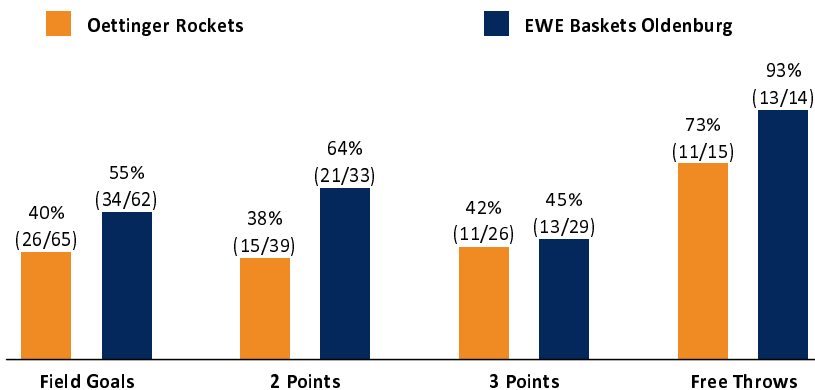

OLD - EWE Baskets Oldenburg (Coach: DRIJENCIC Mladen)

No.	Name	Min	PTS	2 Points	3 Points	Field Goals	Free Throws	OR	DR	TR	AS	ST	TO	BS	SB	PF	FD	EFF	+/-
*0	ALLEN Bryon	32:27	20	5/9 (56%)	2/6 (33%)	7/15 (47%)	4/4 (100%)	1	5	6	8	1	3	1	2	3	3	25	28
2	JONES Christian	1:53	0						1	1						1		1	-3
5	HUJIC Haris	0:27	0															0	-2
9	TADDA Karsten	18:06	5	1/1 (100%)	1/1 (100%)	2/2 (100%)		1	1	2			2			4	1	5	-8
12	DE ZEEUW Maxime	22:26	11	2/4 (50%)	2/6 (33%)	4/10 (40%)	1/2 (50%)	1	4	5	1	1	2			1	2	9	-1
15	KEBEN Marcel	0:27	0															0	-2
*23	PAULDING Rickey	29:13	23	7/9 (78%)	2/5 (40%)	9/14 (64%)	3/3 (100%)		3	3	2	2				1	5	25	22
*24	MAHALBASIC Rasid	33:08	11	4/5 (80%)		4/5 (80%)	3/3 (100%)		8	8	9	1	2			2	4	26	29
*32	McCONNELL Mickey	26:33	14	0/2 (0%)	4/5 (80%)	4/7 (57%)	2/2 (100%)	1	4	5	6		3		2	3	4	19	28
*33	SCHWETHELM Philipp	21:53	6	0/1 (0%)	2/3 (67%)	2/4 (50%)			3	3		1	1			1	1	7	17
35	LOESING Brad	13:27	4	2/2 (100%)	0/3 (0%)	2/5 (40%)		1	1	2	1	1	2			3		3	-8
Team / Coach									1	1							1		
Totals		200:00	94	21/33 (64%)	13/29 (45%)	34/62 (55%)	13/14 (93%)	5	31	36	27	7	15	1	4	19	20	121	20

ERF	Rebounds OR/DR/TR	OLD
9 / 22 / 31		5 / 31 / 36
17	Assists	27
20	Fouls	19
19	Fouls Drawn	20
14	Turnovers	15
10	Steals	7
28	Points in the Paint	38
10	Second Chance Points	3
13	Fast Break Points	18
1 (3:2)	Biggest Lead	22 (72:94)
11-0 (21:24)	Biggest Scoring Run	13-0 (21:37)
	Lead Changes:	2
	Times Tied:	0

EASycREDIT-BBL.DE

Alle offiziellen Statistiken der easyCredit BBL, Daten, Rekorde uvm. gibt es auf easyCredit-BBL.de! News, Stats, Tabelle und Spielplan für unterwegs: Kostenfrei für iOS und Android in der offiziellen Liga-App!

TELEKOMSPORT.DE

Keinen Korb mehr verpassen - Alle Spiele der easyCredit BBL LIVE und in HD! Erleben sie jetzt das größte Basketball-Angebot Deutschlands zuhause und mobil! www.telekom.de

LEGEND
Min Minutes Played   DR Defensive Rebounds   AS Assists   BS Blocked Shots   PF Fouls   +/- Plus-Minus-Rating
DNP Did Not Play   OR Offensive Rebounds   ST Steals   SB Shots Blocked   FD Fouls Drawn   * Starters
PTS Points   TR Total Rebounds   TO Turnovers   EFF Efficiency = ((PTS + TR + AS + ST + BS) - ((FGA - FGM) + (FTA - FTM) + TO))