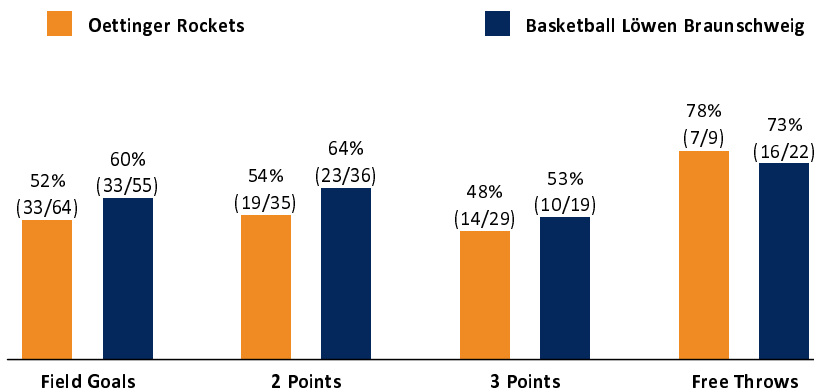

BRA - Basketball Löwen Braunschweig (Coach: MENZ Frank)

No.	Name	Min	PTS	2 Points	3 Points	Field Goals	Free Throws	OR	DR	TR	AS	ST	TO	BS	SB	PF	FD	EFF	+/-	
*0	BRADLEY Jarekious	28:13	6	3/6 (50%)	0/2 (0%)	3/8 (38%)		1	3	4	1	2	2			1		6	-7	
2	NAWROCKI Dennis	DNP																		
4	EBERT Constantin	DNP																		
*8	LANSDOWNE DeAndre	33:05	14	1/3 (33%)	4/5 (80%)	5/8 (63%)			3	3	6	3				1	2	23	11	
*9	JANAVICIUS Zygmantas	20:56	6	0/1 (0%)	1/1 (100%)	1/2 (50%)	3/4 (75%)		1	1	7	1	3			1	3	10	-15	
10	KLEPEISZ Thomas	27:36	13	2/2 (100%)	3/5 (60%)	5/7 (71%)			1	1	6		2			4	2	16	20	
*19	SCHWARTZ Tim	11:16	6		2/4 (50%)	2/4 (50%)		1		1	1			1		1		7	-3	
21	MORSE Anthony	16:53	3	1/3 (33%)		1/3 (33%)	1/2 (50%)	1	5	6	2	1				2	1	9	12	
23	KONE Bazoumana	22:01	8	3/5 (60%)	0/2 (0%)	3/7 (43%)	2/2 (100%)	1	2	3	6	3	2			1	4	14	2	
*43	EATHERTON Scott	27:43	24	9/12 (75%)		9/12 (75%)	6/8 (75%)	3	4	7	2		5	1	2	2	6	24	-4	
44	LAGERPUSCH Lars	12:17	12	4/4 (100%)		4/4 (100%)	4/6 (67%)	1	2	3		1	3			4	3	11	9	
Team / Coach								4	1	5							5			
Totals			200:00	92	23/36 (64%)	10/19 (53%)	33/55 (60%)	16/22 (73%)	12	22	34	31	11	17	2	2	17	21	125	5

ERF	BRA
10 / 10 / 20	12 / 22 / 34
21	Rebounds OR/DR/TR
21	Assists
17	Fouls
13	Fouls Drawn
7	Turnovers
32	Steals
11	Points in the Paint
10	Second Chance Points
5 (13:8)	Fast Break Points
8-0 (8:4)	Biggest Lead
	Biggest Scoring Run
	Lead Changes: 12
	Times Tied: 8

EASYS-CREDIT-BBL.DE

Alle offiziellen Statistiken der easyCredit BBL, Daten, Rekorde uvm. gibt es auf easyCredit-BBL.de! News, Stats, Tabelle und Spielplan für unterwegs: Kostenfrei für iOS und Android in der offiziellen Liga-App!

TELEKOMSPORT.DE

Keinen Korb mehr verpassen - Alle Spiele der easyCredit BBL LIVE und in HD! Erleben sie jetzt das größte Basketball-Angebot Deutschlands zuhause und mobil! www.telekom-sport.de

LEGEND
Min Minutes Played   DR Defensive Rebounds   AS Assists   BS Blocked Shots   PF Fouls   +/- Plus-Minus-Rating
DNP Did Not Play   OR Offensive Rebounds   ST Steals   SB Shots Blocked   FD Fouls Drawn   * Starters
PTS Points   TR Total Rebounds   TO Turnovers   EFF Efficiency = ((PTS + TR + AS + ST + BS) - ((FGA - FGM) + (FTA - FTM) + TO))