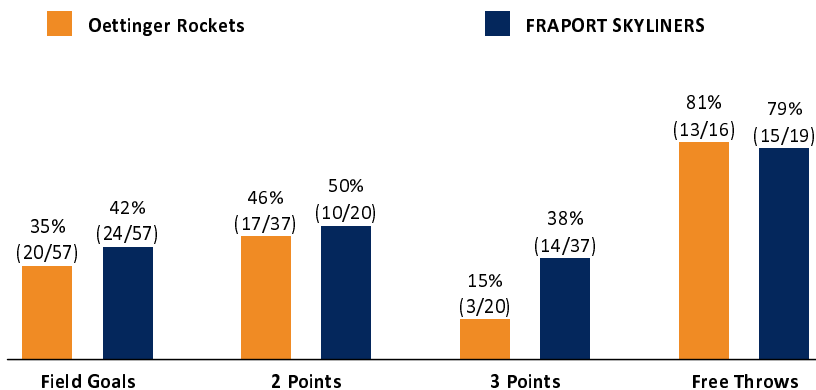

FRA - FRAPORT SKYLINERS (Coach: HERBERT Gordon)

No.	Name	Min	PTS	2 Points	3 Points	Field Goals	Free Throws	OR	DR	TR	AS	ST	TO	BS	SB	PF	FD	EFF	+/-	
*0	WEBSTER Tai	32:39	18	3/4 (75%)	3/9 (33%)	6/13 (46%)	3/3 (100%)		5	5	7	2	7	1		1	3	19	16	
3	ZEEB Garai	DNP																		
9	FREUDENBERG Richard	13:52	3	0/1 (0%)	1/3 (33%)	1/4 (25%)		1	1	2	1	1	1			1	1	3	8	
10	DANG AKODO Jules Christian	7:00	5	1/1 (100%)	1/1 (100%)	2/2 (100%)						1					1	6	17	
17	BONGA Isaac	21:09	0	0/1 (0%)	0/2 (0%)	0/3 (0%)			2	2	3	1	1	1		2	1	3	1	
*23	ROBERTSON Quantez	35:16	7	1/2 (50%)	1/6 (17%)	2/8 (25%)	2/2 (100%)		3	3	1	3	1	1	1	3	2	8	19	
*24	MORRISON Mike	35:20	9	3/6 (50%)		3/6 (50%)	3/5 (60%)	3	5	8	4	5	2	2	1	3	4	21	19	
*30	SCRUBB Phillip	38:20	34	2/3 (67%)	8/14 (57%)	10/17 (59%)	6/7 (86%)		3	3	2	2	2			1	7	31	22	
*41	KIEL Niklas	15:19	1	0/2 (0%)	0/2 (0%)	0/4 (0%)	1/2 (50%)	1	4	5		1	3	1	1	4	2	0	0	
62	FOUNTAIN Alex	1:05	0															0	3	
Team / Coach								2	1	3							3			
Totals			200:00	77	10/20 (50%)	14/37 (38%)	24/57 (42%)	15/19 (79%)	7	24	31	18	16	17	6	3	15	21	94	21

ERF	FR
12 / 28 / 40	7 / 24 / 31
10	18
21	15
15	21
23	17
7	16
32	20
9	8
11	21
3 (12:9)	21 (56:77)
6-0 (12:9)	9-0 (56:77)
Lead Changes: 10	
Times Tied: 8	

EASYCREDIT-BBL.DE

Alle offiziellen Statistiken der easyCredit BBL, Daten, Rekorde uvm. gibt es auf easyCredit-BBL.de! News, Stats, Tabelle und Spielplan für unterwegs: Kostenfrei für iOS und Android in der offiziellen Liga-App!

TELEKOMSPORT.DE

Keinen Korb mehr verpassen - Alle Spiele der easyCredit BBL LIVE und in HD! Erleben sie jetzt das größte Basketball-Angebot Deutschlands zuhause und mobil! www.telekom-sport.de

LEGEND
Min Minutes Played   DR Defensive Rebounds   AS Assists   BS Blocked Shots   PF Fouls   +/- Plus-Minus-Rating
DNP Did Not Play   OR Offensive Rebounds   ST Steals   SB Shots Blocked   FD Fouls Drawn   * Starters
PTS Points   TR Total Rebounds   TO Turnovers   EFF Efficiency = ((PTS + TR + AS + ST + BS) - ((FGA - FGM) + (FTA - FTM) + TO))