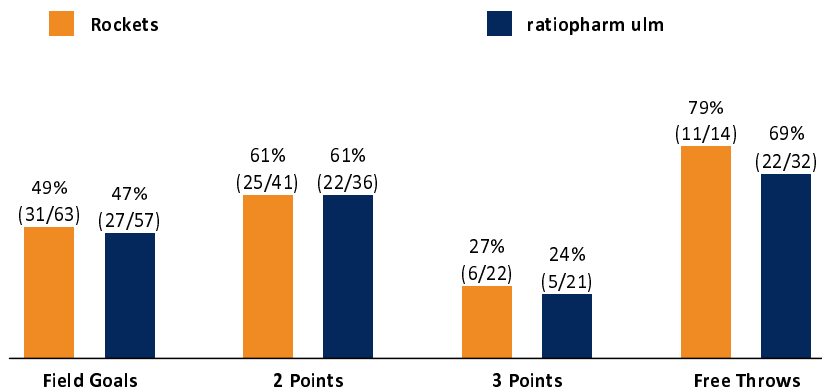

ULM - ratiopharm ulm (Coach: LEIBENATH Thorsten)

No.	Name	Min	PTS	2 Points	3 Points	Field Goals	Free Throws	OR	DR	TR	AS	ST	TO	BS	SB	PF	FD	EFF	+/-
4	OHLBRECHT Tim	8:19	1				1/1 (100%)	1	1	2	1					1		4	-12
*5	THOMPSON Ryan	28:29	17	6/9 (67%)	0/3 (0%)	6/12 (50%)	5/5 (100%)	2	3	5	5	1	3			2	6	19	15
*6	GÜNTHER Per	30:40	12	2/4 (50%)	1/4 (25%)	3/8 (38%)	5/8 (63%)		5	5	5					2	4	14	18
7	FERNER Joschka	DNP																	
*8	AKPINAR Ismet	18:25	2				2/2 (100%)		2	2	1	1	2			3	3	4	-12
11	PAPE Till	DNP																	
12	LEWIS Trey	12:08	3		1/1 (100%)	1/1 (100%)			1	1	1		1			1		4	-8
*17	BUTLER Da'Sean	30:35	11	2/5 (40%)	1/3 (33%)	3/8 (38%)	4/7 (57%)	1	3	4						5	5	7	11
20	BENIMON Jerrelle	13:45	4	2/3 (67%)		2/3 (67%)	0/3 (0%)	3	1	4	1		1			2	2	4	-17
26	BABIC Luka	12:48	6		2/7 (29%)	2/7 (29%)			2	2			1			2		2	-13
*42	FOTU Isaac	31:41	25	10/14 (71%)	0/1 (0%)	10/15 (67%)	5/6 (83%)	1	2	3	1	1	1	1		2	7	24	14
44	KRÄMER David	13:10	0	0/1 (0%)	0/2 (0%)	0/3 (0%)			2	2			1			1		-2	14
Team / Coach								2	4	6									6
Totals		200:00	81	22/36 (61%)	5/21 (24%)	27/57 (47%)	22/32 (69%)	10	26	36	15	3	10	1		20	28	86	2