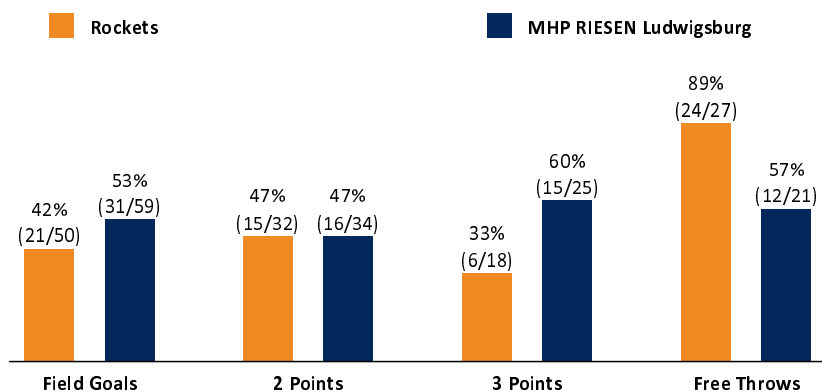

LUD - MHP RIESEN Ludwigsburg (Coach: PATRICK John)

No.	Name	Min	PTS	2 Points	3 Points	Field Goals	Free Throws	OR	DR	TR	AS	ST	TO	BS	SB	PF	FD	EFF	+/-	
*0	WALKUP Thomas	24:56	17	4/5 (80%)	3/4 (75%)	7/9 (78%)	0/1 (0%)	3	2	5	7	2				3	2	28	15	
*3	JOHNSON Kerron	27:08	10	2/5 (40%)	1/4 (25%)	3/9 (33%)	3/4 (75%)		3	3	7	2	3		2	3	6	12	-1	
4	McCRAV David	21:56	8	1/1 (100%)	2/4 (50%)	3/5 (60%)			2	2	3	2	2			2		11	21	
5	SEARS Justin	23:58	13	5/8 (63%)		5/8 (63%)	3/6 (50%)	1	7	8	3	1	1			2	5	18	12	
7	GESKE Niklas	5:38	3		1/1 (100%)	1/1 (100%)			1	1	1	1	1			1		4	1	
*10	PETER-McNEILLY Adika	21:16	0	0/4 (0%)	0/2 (0%)	0/6 (0%)		1	2	3	1	3	2	1	1	2	1	0	4	
11	MÜLLER Malik	18:42	6		2/2 (100%)	2/2 (100%)		1	1	2	3	2	1			2	2	12	16	
12	KOCH Florian	5:29	3		1/1 (100%)	1/1 (100%)										1		3	-9	
*19	WALESKOWSKI Adam	21:47	6	1/4 (25%)	1/2 (50%)	2/6 (33%)	1/2 (50%)		2	2		1	2	1		5	1	3	13	
*23	COOK Elgin	16:08	13	1/3 (33%)	3/4 (75%)	4/7 (57%)	2/2 (100%)	1	2	3	1		1			4	2	13	7	
42	WILEY Jacob	13:02	10	2/4 (50%)	1/1 (100%)	3/5 (60%)	3/6 (50%)	1		1			1				3	5	6	
Team / Coach								2		2							2			
Totals			200:00	89	16/34 (47%)	15/25 (60%)	31/59 (53%)	12/21 (57%)	10	22	32	26	13	14	2	3	25	22	111	17

ERF	LUD
10 / 22 / 32	10 / 22 / 32
15	26
22	25
25	22
23	14
8	13
20	22
12	12
9	14
4 (4:0)	21 (55:76)
8-0 (28:39)	12-0 (9:23)
Lead Changes: 1	
Times Tied: 0	

EASycREDIT-BBL.DE

Alle offiziellen Statistiken der easyCredit BBL, Daten, Rekorde uvm. gibt es auf easyCredit-BBL.de! News, Stats, Tabelle und Spielplan für unterwegs: Kostenfrei für iOS und Android in der offiziellen Liga-App!

TELEKOMSPORT.DE

Keinen Korb mehr verpassen - Alle Spiele der easyCredit BBL LIVE und in HD! Erleben sie jetzt das größte Basketball-Angebot Deutschlands zuhause und mobil! www.telekomSport.de

LEGEND
Min Minutes Played   DR Defensive Rebounds   AS Assists   BS Blocked Shots   PF Fouls   +/- Plus-Minus-Rating
DNP Did Not Play   OR Offensive Rebounds   ST Steals   SB Shots Blocked   FD Fouls Drawn   * Starters
PTS Points   TR Total Rebounds   TO Turnovers   EFF Efficiency = ((PTS + TR + AS + ST + BS) - ((FGA - FGM) + (FTA - FTM) + TO))