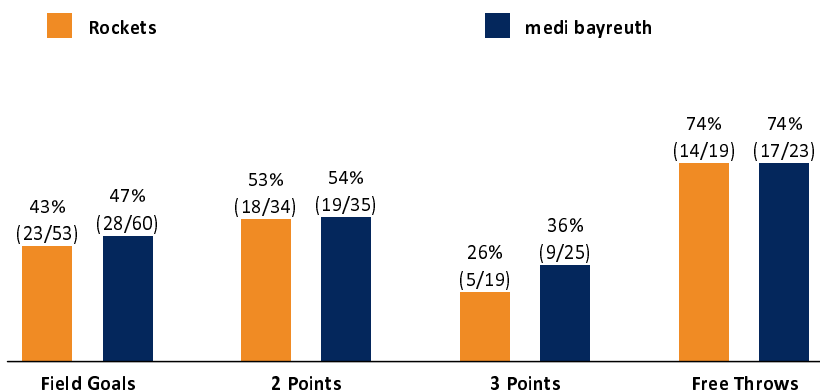

BAY - medi bayreuth (Coach: KORNER Raoul)

No.	Name	Min	PTS	2 Points	3 Points	Field Goals	Free Throws	OR	DR	TR	AS	ST	TO	BS	SB	PF	FD	EFF	+/-	
*3	ROBINSON James	27:59	14	3/6 (50%)	1/3 (33%)	4/9 (44%)	5/6 (83%)		3	3	3	1	1			1	5	14	15	
6	COX John	19:14	11	3/3 (100%)	1/2 (50%)	4/5 (80%)	2/2 (100%)				2	2	1			1	1	13	13	
*8	LINHART Nate	25:34	3	0/2 (0%)	1/2 (50%)	1/4 (25%)					5	2	3			2	2	4	7	
10	DORETH Bastian	12:01	0						1	1	2		3			1		0	2	
*11	SEIFERTH Andreas	15:30	6	2/4 (50%)		2/4 (50%)	2/2 (100%)	1	4	5	1	1		1	1	3	1	12	0	
14	WACHALSKI Steve	22:30	6	0/1 (0%)	2/5 (40%)	2/6 (33%)			2	2	1	1		1		3	2	7	14	
15	AMAIZE Robin	15:15	4		1/2 (50%)	1/2 (50%)	1/2 (50%)	1	2	3	2	1	2			3	1	6	-1	
21	PERSCHNICK Jevon	DNP																		
*24	BROOKS De'Mon	18:42	15	5/8 (63%)	1/3 (33%)	6/11 (55%)	2/3 (67%)	4	3	7	1			1		4	4	18	8	
*32	YORK Gabe	24:09	6		2/8 (25%)	2/8 (25%)			2	2	2	1	3				1	2	12	
41	ADLER Marius	1:17	0															0	1	
50	MAREI Assem	17:49	17	6/11 (55%)		6/11 (55%)	5/8 (63%)	4	9	13		2	2	1		4	7	23	14	
Team / Coach									1	1							1			
Totals			200:00	82	19/35 (54%)	9/25 (36%)	28/60 (47%)	17/23 (74%)	10	27	37	19	11	15	4	1	22	24	100	17

ERF	BAY
4 / 24 / 28	10 / 27 / 37
16	19
24	22
22	24
18	15
7	11
30	32
15	15
2 (20:18)	17 (50:67)
9-0 (41:40)	8-0 (43:53)
	Lead Changes: 4
	Times Tied: 6

EASycREDIT-BBL.DE

Alle offiziellen Statistiken der easycCredit BBL, Daten, Rekorde uvm. gibt es auf easycCredit-BBL.de! News, Stats, Tabelle und Spielplan für unterwegs: Kostenfrei für iOS und Android in der offiziellen Liga-App!

TELEKOMSPORT.DE

Keinen Korb mehr verpassen - Alle Spiele der easycCredit BBL LIVE und in HD! Erleben sie jetzt das größte Basketball-Angebot Deutschlands zuhause und mobil! www.telekom sport.de

LEGEND
Min Minutes Played   DR Defensive Rebounds   AS Assists   BS Blocked Shots   PF Fouls   +/- Plus-Minus-Rating
DNP Did Not Play   OR Offensive Rebounds   ST Steals   SB Shots Blocked   FD Fouls Drawn   * Starters
PTS Points   TR Total Rebounds   TO Turnovers   EFF Efficiency = ((PTS + TR + AS + ST + BS) - ((FGA - FGM) + (FTA - FTM) + TO))