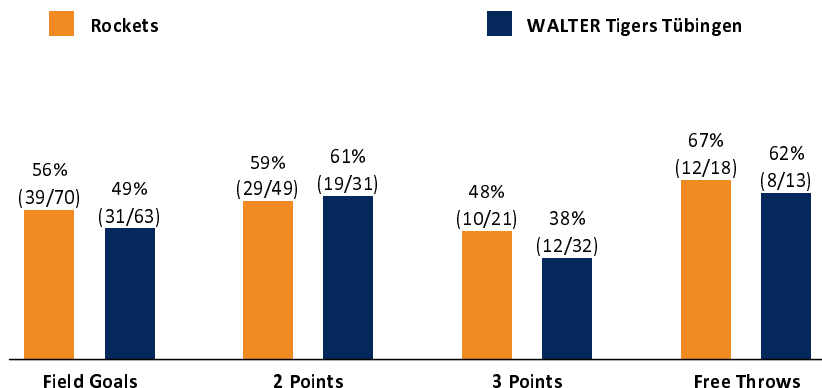

TUB - WALTER Tigers Tübingen (Coach: FISCHER Mathias)

No.	Name	Min	PTS	2 Points	3 Points	Field Goals	Free Throws	OR	DR	TR	AS	ST	TO	BS	SB	PF	FD	EFF	+/-	
3	LEE Malcolm	15:38	7	2/3 (67%)	1/4 (25%)	3/7 (43%)			2	2	2				1		2	7	14	
8	ZINN Robert	14:38	6		2/3 (67%)	2/3 (67%)			1	1	5		3			1	1	8	-7	
*9	THEIS Sid-Marlon	11:24	0		0/1 (0%)	0/1 (0%)		1		1						3	1	0	-21	
*10	JORDAN Jared	29:05	10	2/4 (50%)	2/2 (100%)	4/6 (67%)		1	3	4	8		1		1	2	2	19	-24	
*17	MÖNNINGHOFF Mathis	25:53	13	2/3 (67%)	3/8 (38%)	5/11 (45%)		2	2	4		1				1	1	12	-33	
20	KAISER Malte	DNP																		
22	HEYDEN Philipp	34:34	15	6/10 (60%)		6/10 (60%)	3/6 (50%)	3	7	10	5		2			3	4	21	-3	
*24	STEWART Barry	29:02	14	3/5 (60%)	2/8 (25%)	5/13 (38%)	2/2 (100%)				1		4	1		3	4	4	-19	
*30	UPSHAW Reggie	28:19	14	4/6 (67%)	1/4 (25%)	5/10 (50%)	3/5 (60%)	1	3	4	1	1		1		5	3	14	-3	
35	MAMPUYA Jacob	11:27	3		1/2 (50%)	1/2 (50%)			1	1	1					2		4	6	
Team / Coach								1	3	4					1		4			
Totals			200:00	82	19/31 (61%)	12/32 (38%)	31/63 (49%)	8/13 (62%)	9	22	31	23	2	10	2	2	21	18	93	-18

ERF	TUB
12 / 25 / 37	9 / 22 / 31
30	Rebounds OR/DR/TR
18	Assists
20	Fouls
6	Fouls Drawn
5	Turnovers
46	Steals
19	Points in the Paint
11	Second Chance Points
19 (89:70)	Fast Break Points
10-0 (42:34)	Biggest Lead
	Biggest Scoring Run
	Lead Changes: 8
	Times Tied: 1

EASYS-CREDIT-BBL.DE

Alle offiziellen Statistiken der easyCredit BBL, Daten, Rekorde uvm. gibt es auf easyCredit-BBL.de! News, Stats, Tabelle und Spielplan für unterwegs: Kostenfrei für iOS und Android in der offiziellen Liga-App!

TELEKOMSPORT.DE

Keinen Korb mehr verpassen - Alle Spiele der easyCredit BBL LIVE und in HD! Erleben sie jetzt das größte Basketball-Angebot Deutschlands zuhause und mobil! www.telekom-sport.de

LEGEND
Min Minutes Played   DR Defensive Rebounds   AS Assists   BS Blocked Shots   PF Fouls   +/- Plus-Minus-Rating
DNP Did Not Play   OR Offensive Rebounds   ST Steals   SB Shots Blocked   FD Fouls Drawn   * Starters
PTS Points   TR Total Rebounds   TO Turnovers   EFF Efficiency = ((PTS + TR + AS + ST + BS) - ((FGA - FGM) + (FTA - FTM) + TO))