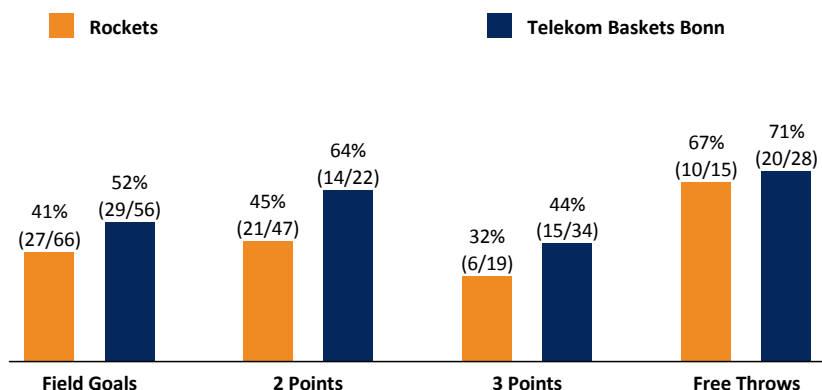

BON - Telekom Baskets Bonn (Coach: KRUNIC Predrag)

No.	Name	Min	PTS	2 Points	3 Points	Field Goals	Free Throws	OR	DR	TR	AS	ST	TO	BS	SB	PF	FD	EFF	+/-	
4	CURRY Ron	20:58	6		2/6 (33%)	2/6 (33%)			1	1	2		1			2	1	4	4	
*6	ZUBCIC Tomislav	20:23	10		2/5 (40%)	2/5 (40%)	4/4 (100%)	1	1	2	1	1					4	11	22	
7	KLEIN Konstantin	12:49	6		2/4 (50%)	2/4 (50%)			1	1	1		2			2		4	-3	
8	DJURISIC Nemanja	16:18	4		1/3 (33%)	1/3 (33%)	1/2 (50%)	1	2	3	3					3	1	7	1	
*9	GAMBLE Julian	22:23	13	5/8 (63%)		5/8 (63%)	3/8 (38%)		4	4	2	1	1	1	1	3	5	12	20	
10	JASINSKI Julian	3:19	0		0/2 (0%)	0/2 (0%)							1					-3	0	
*11	DILEO Anthony	20:42	7	1/1 (100%)	1/2 (50%)	2/3 (67%)	2/2 (100%)	1	2	3	4		1			1	3	12	28	
12	BREUNIG Martin	17:37	12	5/8 (63%)		5/8 (63%)	2/2 (100%)	2	4	6			2			2	3	13	3	
*13	BARTOLO Yorman Polas	18:47	12	1/1 (100%)	2/5 (40%)	3/6 (50%)	4/6 (67%)	1	3	4	4	1	2			3	4	14	24	
*14	MAYO Josh	23:15	19	1/2 (50%)	5/6 (83%)	6/8 (75%)	2/2 (100%)				4	4				2	2	25	20	
15	HILL Malcolm	21:48	4	1/2 (50%)	0/1 (0%)	1/3 (33%)	2/2 (100%)	3	2	5	1	2				2	1	10	-1	
20	FALKENSTEIN David	1:41	0															0	-3	
Team / Coach								3	3	6			1				5			
Totals			200:00	93	14/22 (64%)	15/34 (44%)	29/56 (52%)	20/28 (71%)	12	23	35	22	9	11	1	2	20	24	114	23

ERF	BON
18 / 16 / 34	12 / 23 / 35
17	22
24	20
20	24
15	11
2	9
38	24
13	13
6	7
0 (:)	27 (65:92)
5-0 (19:26)	10-0 (0:10)
	Lead Changes: 0
	Times Tied: 0

EASYS-CREDIT-BBL.DE

Alle offiziellen Statistiken der easyCredit BBL, Daten, Rekorde uvm. gibt es auf easyCredit-BBL.de! News, Stats, Tabelle und Spielplan für unterwegs: Kostenfrei für iOS und Android in der offiziellen Liga-App!

TELEKOMSPORT.DE

Keinen Korb mehr verpassen - Alle Spiele der easyCredit BBL LIVE und in HD! Erleben sie jetzt das größte Basketball-Angebot Deutschlands zuhause und mobil! www.telekomport.de

LEGEND
Min Minutes Played   DR Defensive Rebounds   AS Assists   BS Blocked Shots   PF Fouls   +/- Plus-Minus-Rating
DNP Did Not Play   OR Offensive Rebounds   ST Steals   SB Shots Blocked   FD Fouls Drawn   * Starters
PTS Points   TR Total Rebounds   TO Turnovers   EFF Efficiency = ((PTS + TR + AS + ST + BS) - ((FGA - FGM) + (FTA - FTM) + TO))