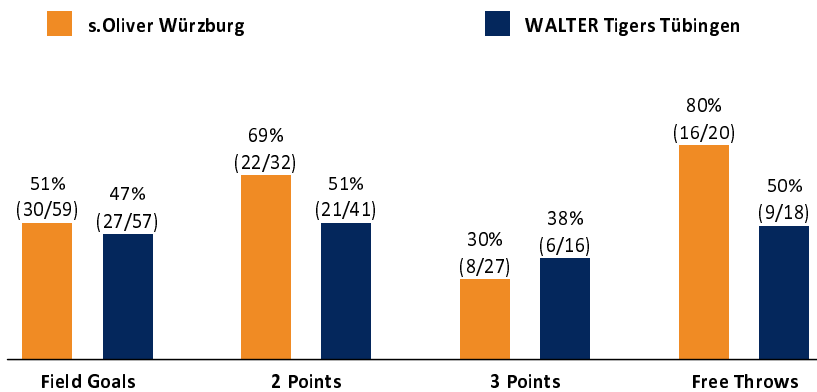

s.Oliver Würzburg

84 : 69

WALTER Tigers Tübingen

Referee: REITER Moritz
Umpires: STRAUBE Carsten / ORUZGANI Zulfikar
Commissioner: MOLITOR Horst

Würzburg, s.Oliver Arena, SO 15 OKT 2017, 20:00, Game-ID: 20870

Scoreboard table showing Q1, Q2, Q3, Q4 scores for WUE and TUB.

WUE - s.Oliver Würzburg (Coach: BAUERMANN Dirk)

Main player statistics table for WUE, including columns for No., Name, Min, PTS, 2 Points, 3 Points, Field Goals, Free Throws, OR, DR, TR, AS, ST, TO, BS, SB, PF, FD, EFF, +/-.

TUB - WALTER Tigers Tübingen (Coach: McCOY Tyrone)

Main player statistics table for TUB, including columns for No., Name, Min, PTS, 2 Points, 3 Points, Field Goals, Free Throws, OR, DR, TR, AS, ST, TO, BS, SB, PF, FD, EFF, +/-.

Summary statistics table comparing WUE and TUB across various categories like Rebounds, Assists, Fouls, etc.

EASycRedit-BBL.de

Alle offiziellen Statistiken der easyCredit BBL, Daten, Rekorde uvm. gibt es auf easyCredit-BBL.de! News, Stats, Tabelle und Spielplan für unterwegs: Kostenlos für iOS und Android in der offiziellen Liga-App!

TELEKOMSPORT.DE

Keinen Korb mehr verpassen - Alle Spiele der easyCredit BBL LIVE und in HD! Erleben sie jetzt das größte Basketball-Angebot Deutschlands zuhause und mobil! www.telekom sport.de

LEGEND: Min Minutes Played, DR Defensive Rebounds, AS Assists, BS Blocked Shots, PF Fouls, +/- Plus-Minus-Rating, DNP Did Not Play, OR Offensive Rebounds, ST Steals, SB Shots Blocked, FD Fouls Drawn, * Starters, PTS Points, TR Total Rebounds, TO Turnovers, EFF Efficiency = ((PTS + TR + AS + ST + BS) - ((FGA - FGM) + (FTA - FTM) + TO))