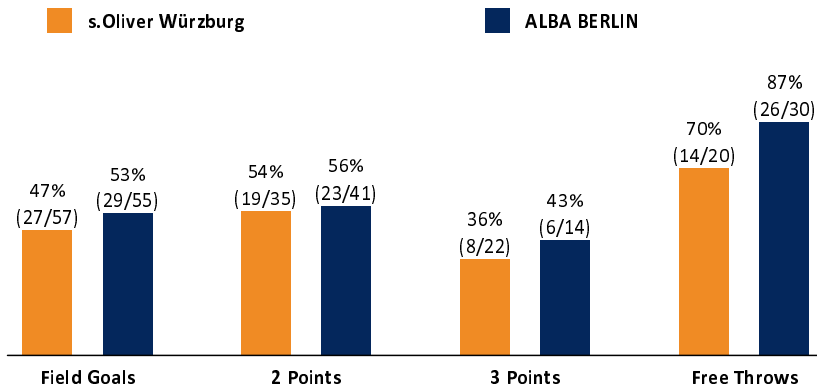

s.Oliver Würzburg

76 : 90

ALBA BERLIN

Referee: CLEMENS Fritz
Umpires: LAUPRECHT Claus / FRÖLICH Henning
Commissioner: LATZ Hermann

Würzburg, s.Oliver Arena, SA 9 DEZ 2017, 18:00, Game-ID: 20927

Scoreboard table showing quarter scores for WUE and BER.

WUE - s.Oliver Würzburg (Coach: BAUERMANN Dirk)

Main player statistics table for WUE, including columns for No., Name, Min, PTS, 2 Points, 3 Points, Field Goals, Free Throws, OR, DR, TR, AS, ST, TO, BS, SB, PF, FD, EFF, +/-.

BER - ALBA BERLIN (Coach: GARCIA RENESES Alejandro)

Main player statistics table for BER, including columns for No., Name, Min, PTS, 2 Points, 3 Points, Field Goals, Free Throws, OR, DR, TR, AS, ST, TO, BS, SB, PF, FD, EFF, +/-.

Summary statistics table comparing WUE and BER across various categories like Rebounds, Assists, Fouls, etc.

EASYCREDIT-BBL.DE

Alle offiziellen Statistiken der easyCredit BBL, Daten, Rekorde uvm. gibt es auf easyCredit-BBL.de! News, Stats, Tabelle und Spielplan für unterwegs: Kostenfrei für iOS und Android in der offiziellen Liga-App!

TELEKOMSPORT.DE

Keinen Korb mehr verpassen - Alle Spiele der easyCredit BBL LIVE und in HD! Erleben sie jetzt das größte Basketball-Angebot Deutschlands zuhause und mobil! www.telekomsport.de

LEGEND: Min Minutes Played, DR Defensive Rebounds, AS Assists, BS Blocked Shots, PF Fouls, +/- Plus-Minus-Rating, DNP Did Not Play, OR Offensive Rebounds, ST Steals, SB Shots Blocked, FD Fouls Drawn, * Starters, PTS Points, TR Total Rebounds, TO Turnovers, EFF Efficiency = ((PTS + TR + AS + ST + BS) - ((FGA - FGM) + (FTA - FTM) + TO))