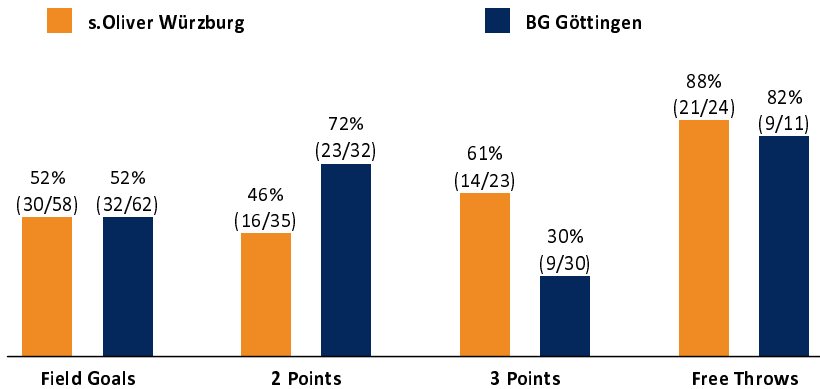

s.Oliver Würzburg

95 : 82

BG Göttingen

Referee: SORIANO Toni Rodriguez
Umpires: MADINGER Christof / FRÖLICH Henning
Commissioner: EICHHORN Christian

Würzburg, s.Oliver Arena, FR 9 FEB 2018, 19:00, Game-ID: 21007

Scoreboard table showing Q1, Q2, Q3, Q4 scores for WUE and GOT.

WUE - s.Oliver Würzburg (Coach: BAUERMANN Dirk)

Main player statistics table for WUE, including columns for No., Name, Min, PTS, 2 Points, 3 Points, Field Goals, Free Throws, OR, DR, TR, AS, ST, TO, BS, SB, PF, FD, EFF, +/-.

GOT - BG Göttingen (Coach: ROIJAKKERS Johan)

Main player statistics table for GOT, including columns for No., Name, Min, PTS, 2 Points, 3 Points, Field Goals, Free Throws, OR, DR, TR, AS, ST, TO, BS, SB, PF, FD, EFF, +/-.

Summary statistics table comparing WUE and GOT across various categories like Rebounds, Assists, Fouls, etc.

EASycREDIT-BBL.DE

Alle offiziellen Statistiken der easyCredit BBL, Daten, Rekorde uvm. gibt es auf easycrredit-BBL.de! News, Stats, Tabelle und Spielplan für unterwegs: Kostenfrei für iOS und Android in der offiziellen Liga-App!

TELEKOMSPORT.DE

Keinen Korb mehr verpassen - Alle Spiele der easyCredit BBL LIVE und in HD! Erleben sie jetzt das größte Basketball-Angebot Deutschlands zuhause und mobil! www.telekomspord.de

LEGEND: Min Minutes Played, DR Defensive Rebounds, AS Assists, BS Blocked Shots, PF Fouls, +/- Plus-Minus-Rating, DNP Did Not Play, OR Offensive Rebounds, ST Steals, SB Shots Blocked, FD Fouls Drawn, * Starters, PTS Points, TR Total Rebounds, TO Turnovers, EFF Efficiency = ((PTS + TR + AS + ST + BS) - ((FGA - FGM) + (FTA - FTM) + TO))