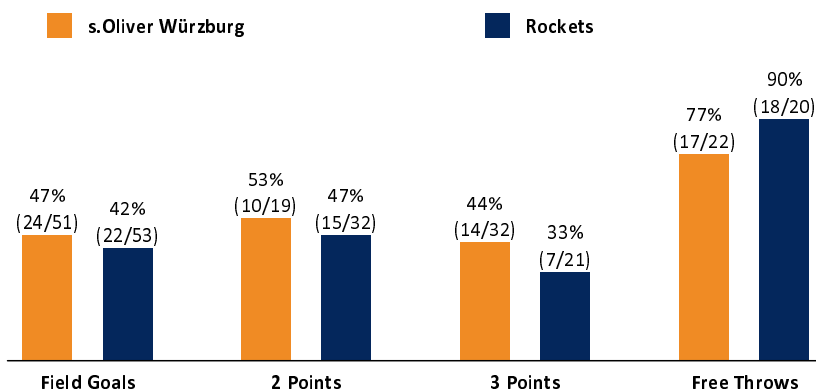

s.Oliver Würzburg

79 : 69

Rockets

Referee: BARTH Benjamin
Umpires: ORUZGANI Zulfiqar / BRENDEL Nicolas
Commissioner: KINDERVATER Max

Würzburg, s.Oliver Arena, FR 16 FEB 2018, 19:00, Game-ID: 21022

Scoreboard table showing Q1, Q2, Q3, Q4 scores for WUE and ERF.

WUE - s.Oliver Würzburg (Coach: BAUERMANN Dirk)

Main player statistics table for WUE, including columns for No., Name, Min, PTS, 2 Points, 3 Points, Field Goals, Free Throws, and various rebound/assist metrics.

ERF - Rockets (Coach: PAVIC Ivan)

Main player statistics table for ERF, including columns for No., Name, Min, PTS, 2 Points, 3 Points, Field Goals, Free Throws, and various rebound/assist metrics.

Summary table comparing WUE and ERF on various metrics like Rebounds, Assists, Fouls, Turnovers, Steals, etc.

EASYCREDIT-BBL.DE

Alle offiziellen Statistiken der easyCredit BBL, Daten, Rekorde uvm. gibt es auf easyCredit-BBL.de! News, Stats, Tabelle und Spielplan für unterwegs: Kostenfrei für iOS und Android in der offiziellen Liga-App!

TELEKOMSPORT.DE

Keinen Korb mehr verpassen - Alle Spiele der easyCredit BBL LIVE und in HD! Erleben sie jetzt das größte Basketball-Angebot Deutschlands zuhause und mobil! www.telekomspord.de

LEGEND: Min Minutes Played, DR Defensive Rebounds, AS Assists, BS Blocked Shots, PF Fouls, +/- Plus-Minus-Rating, DNP Did Not Play, OR Offensive Rebounds, ST Steals, SB Shots Blocked, FD Fouls Drawn, * Starters, PTS Points, TR Total Rebounds, TO Turnovers, EFF Efficiency = ((PTS + TR + AS + ST + BS) - ((FGA - FGM) + (FTA - FTM) + TO))