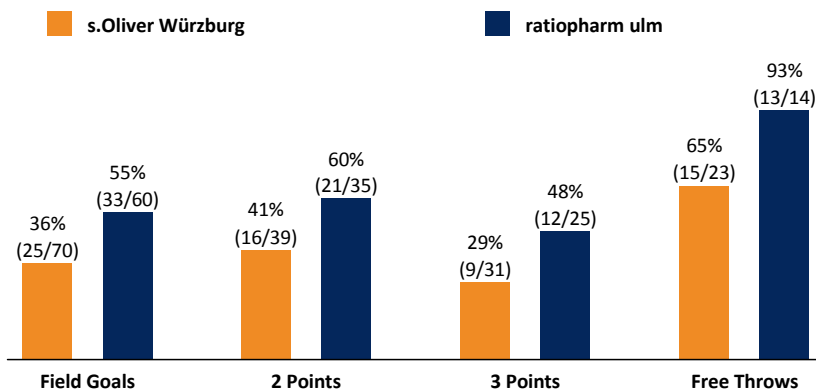

s.Oliver Würzburg

74 : 91

ratiopharm ulm

Referee: PANTHER Anne
Umpires: KRAUSE Oliver / FRÖLICH Henning
Commissioner: CONERS Volker

Würzburg, s.Oliver Arena, SA 24 MRZ 2018, 18:00, Game-ID: 21052

Summary table showing quarter scores (Q1-Q4) for WUE and ULM.

Summary table comparing team statistics such as Rebounds, Assists, Fouls, Turnovers, Steals, Points in the Paint, Second Chance Points, Fast Break Points, Biggest Lead, Biggest Scoring Run, Lead Changes, and Times Tied.