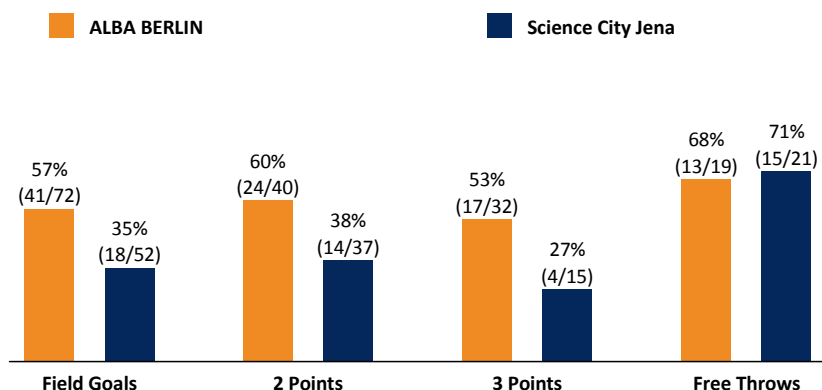

ALBA BERLIN

112 : 55

Science City Jena

Referee: KRAUSE Oliver
Umpires: STREIT Enrico / FRÖLICH Henning
Commissioner: RÜTER Jörg

Attendance: 9.113
Berlin, Mercedes-Benz Arena, SA 29 SEP 2018, 18:00, Game-ID: 22048

Scoreboard table showing Q1, Q2, Q3, Q4 scores for BER and JEN.

BER - ALBA BERLIN (Coach: GARCIA RENESES Alejandro)

Main player statistics table for ALBA BERLIN including columns for No., Name, Min, PTS, 2 Points, 3 Points, Field Goals, Free Throws, and various rebound/assist metrics.

JEN - Science City Jena (Coach: HARMSEN Björn)

Main player statistics table for Science City Jena including columns for No., Name, Min, PTS, 2 Points, 3 Points, Field Goals, Free Throws, and various rebound/assist metrics.

Summary statistics table comparing BER and JEN across various metrics like Rebounds, Assists, Fouls, Turnovers, Steals, etc.

EASYCREDIT-BBL.DE

Alle offiziellen Statistiken der easyCredit BBL, Daten,
Rekorde uvm. gibt es auf easyCredit-BBL.de! News, Stats, Tabelle und Spielplan
für unterwegs: Kostenfrei für iOS und Android in der offiziellen Liga-App!

LEGEND
Min Minutes Played
DNP Did Not Play
PTS Points
DR Defensive Rebounds
OR Offensive Rebounds
TR Total Rebounds
AS Assists
ST Steals
TO Turnovers
BS Blocked Shots
SB Shots Blocked
EFF Efficiency = ((PTS + TR + AS + ST + BS) - ((FGA - FGM) + (FTA - FTM) + TO))
PF Fouls
FD Fouls Drawn
+/- Plus-Minus-Rating
* Starters