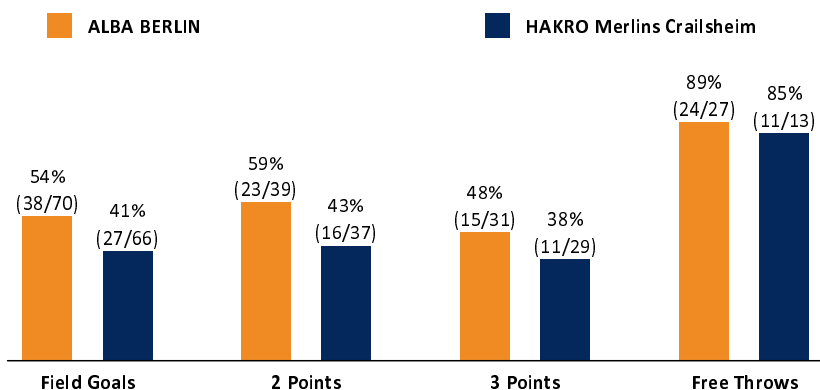

ALBA BERLIN

115 : 76 HAKRO Merlins Crailsheim

Referee: RODRIGUEZ Toni
Umpires: KOVACEVIC Nesa / ORUZGANI Zulfikar
Commissioner: GITZLER Jörg

Attendance: 7.231
Berlin, Mercedes-Benz Arena, FR 12 OKT 2018, 20:30, Game-ID: 22063

Scoreboard table showing Q1, Q2, Q3, Q4 scores for BER and CRA.

BER - ALBA BERLIN (Coach: GARCIA RENESES Alejandro)

Main player statistics table for ALBA BERLIN including columns for No., Name, Min, PTS, 2 Points, 3 Points, Field Goals, Free Throws, OR, DR, TR, AS, ST, TO, BS, SB, PF, FD, EFF, +/-.

CRA - HAKRO Merlins Crailsheim (Coach: IISALO Tuomas)

Main player statistics table for HAKRO Merlins Crailsheim including columns for No., Name, Min, PTS, 2 Points, 3 Points, Field Goals, Free Throws, OR, DR, TR, AS, ST, TO, BS, SB, PF, FD, EFF, +/-.

Summary statistics table comparing BER and CRA across various metrics like Rebounds, Assists, Fouls, etc.

EASYCREDIT-BBL.DE

Alle offiziellen Statistiken der easyCredit BBL, Daten, Rekorde uvm. gibt es auf easyCredit-BBL.de! News, Stats, Tabelle und Spielplan für unterwegs: Kostenlos für iOS und Android in der offiziellen Liga-App!

TELEKOMSPORT.DE

Keinen Korb mehr verpassen - Alle Spiele der easyCredit BBL LIVE und in HD! Erleben sie jetzt das größte Basketball-Angebot Deutschlands zuhause und mobil! www.telekom sport.de

LEGEND
Min Minutes Played
DNP Did Not Play
PTS Points
DR Defensive Rebounds
OR Offensive Rebounds
TR Total Rebounds
AS Assists
ST Steals
TO Turnovers
BS Blocked Shots
SB Shots Blocked
EFF Efficiency = ((PTS + TR + AS + ST + BS) - ((FGA - FGM) + (FTA - FTM) + TO))
PF Fouls
FD Fouls Drawn
+/- Plus-Minus-Rating
* Starters