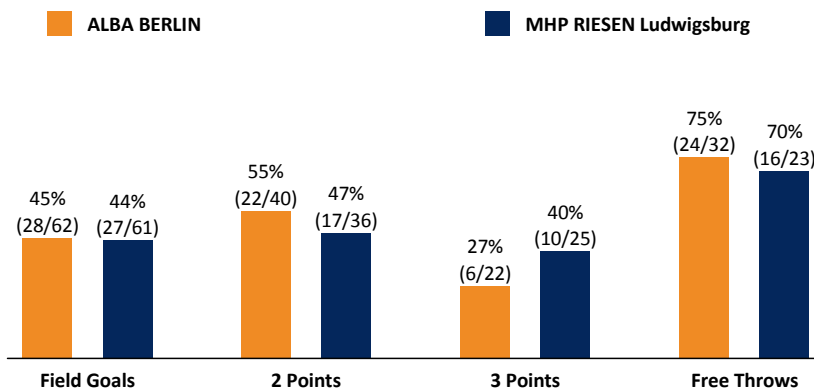

ALBA BERLIN

86 : 80 MHP RIESEN Ludwigsburg

Referee: LOTTERMOSER Robert
Umpires: STRAUBE Carsten / BEJAOUI Dominic
Commissioner: JANZEN Sascha

Attendance: 8.442
Berlin, Mercedes-Benz Arena, FR 26 OKT 2018, 20:30, Game-ID: 22081

Scoreboard table showing quarters Q1-Q4 for BER and LUD.

BER - ALBA BERLIN (Coach: GARCIA RENESES Alejandro)

Main player statistics table for ALBA BERLIN including columns for No., Name, Min, PTS, 2 Points, 3 Points, Field Goals, Free Throws, and various rebound/assist metrics.

LUD - MHP RIESEN Ludwigsburg (Coach: PATRICK John)

Main player statistics table for MHP RIESEN Ludwigsburg including columns for No., Name, Min, PTS, 2 Points, 3 Points, Field Goals, Free Throws, and various rebound/assist metrics.

Summary comparison table between BER and LUD for various statistics like Rebounds, Assists, Fouls, Turnovers, Steals, etc.

EASycREDIT-BBL.DE

Alle offiziellen Statistiken der easycCredit BBL, Daten,
Rekorde uvm. gibt es auf easycCredit-BBL.de! News, Stats, Tabelle und Spielplan
für unterwegs: Kostenlos für iOS und Android in der offiziellen Liga-App!

LEGEND
Min Minutes Played, DR Defensive Rebounds, AS Assists, BS Blocked Shots, PF Fouls, +/- Plus-Minus-Rating
DNP Did Not Play, OR Offensive Rebounds, ST Steals, SB Shots Blocked, FD Fouls Drawn, * Starters
PTS Points, TR Total Rebounds, TO Turnovers, EFF Efficiency = ((PTS + TR + AS + ST + BS) - ((FGA - FGM) + (FTA - FTM) + TO))