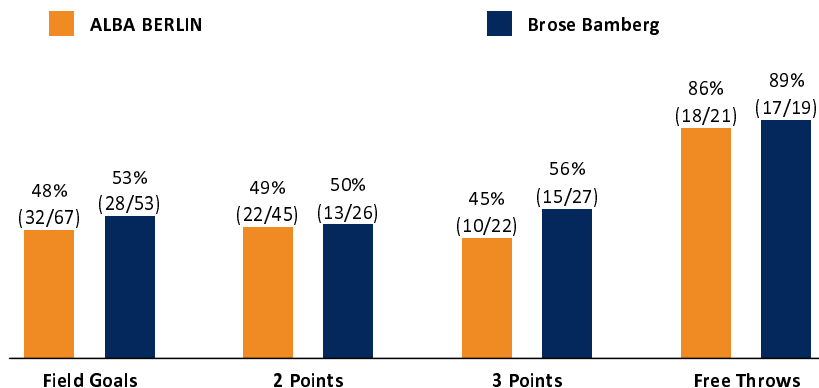

ALBA BERLIN

92 : 88

Brose Bamberg

Referee: PANTHER Anne
Umpires: STREIT Enrico / HACK Johannes
Commissioner: GITZLER Jörg

Attendance: 12.232
Berlin, Mercedes-Benz Arena, SO 18 NOV 2018, 15:00, Game-ID: 22116

Scoreboard table showing Q1, Q2, Q3, Q4 scores for BER and BAM.

BER - ALBA BERLIN (Coach: GARCIA RENESES Alejandro)

Main player statistics table for ALBA BERLIN including columns for No., Name, Min, PTS, 2 Points, 3 Points, Field Goals, Free Throws, OR, DR, TR, AS, ST, TO, BS, SB, PF, FD, EFF, +/-.

BAM - Brose Bamberg (Coach: BAGATSKIS Ainars)

Main player statistics table for BROSE BAMBERG including columns for No., Name, Min, PTS, 2 Points, 3 Points, Field Goals, Free Throws, OR, DR, TR, AS, ST, TO, BS, SB, PF, FD, EFF, +/-.

Summary statistics table comparing BER and BAM for Rebounds, Assists, Fouls, Turnovers, Steals, Points in the Paint, Second Chance Points, Fast Break Points, Biggest Lead, Biggest Scoring Run, and Lead Changes.

EASYCREDIT-BBL.DE

Alle offiziellen Statistiken der easyCredit BBL, Daten, Rekorde uvm. gibt es auf easyCredit-BBL.de! News, Stats, Tabelle und Spielplan für unterwegs: Kostenfrei für iOS und Android in der offiziellen Liga-App!

TELEKOMSPORT.DE

Keinen Korb mehr verpassen - Alle Spiele der easyCredit BBL LIVE und in HD! Erleben sie jetzt das größte Basketball-Angebot Deutschlands zuhause und mobil! www.telekom sport.de

LEGEND: Min Minutes Played, DR Defensive Rebounds, AS Assists, BS Blocked Shots, PF Fouls, +/- Plus-Minus-Rating, DNP Did Not Play, OR Offensive Rebounds, ST Steals, SB Shots Blocked, FD Fouls Drawn, * Starters, PTS Points, TR Total Rebounds, TO Turnovers, EFF Efficiency = ((PTS + TR + AS + ST + BS) - ((FGA - FGM) + (FTA - FTM) + TO))