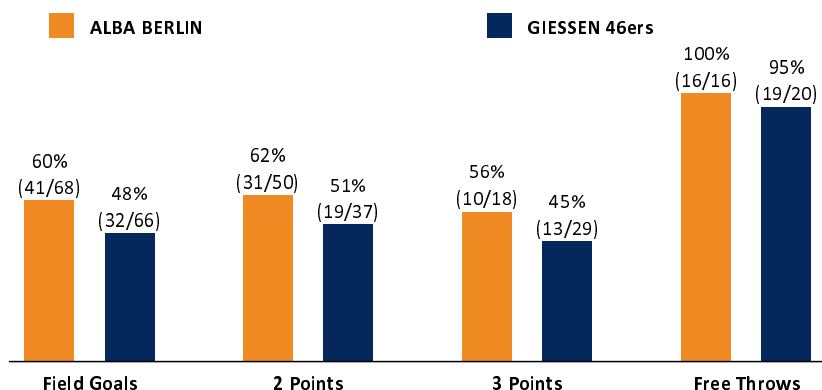

ALBA BERLIN

108 : 96

GIESSEN 46ers

Referee: KOVACEVIC Nesa
Umpires: HEGEMANN Jens / KATTUR Radeesh
Commissioner: RÜTER Jörg

Attendance: 11.217
Berlin, Mercedes-Benz Arena, DO 27 DEZ 2018, 19:00, Game-ID: 22151

Scoreboard table showing quarter scores (Q1-Q4) for BER and GIE.

BER - ALBA BERLIN (Coach: GARCIA RENESES Alejandro)

Main player statistics table for ALBA BERLIN including columns for No., Name, Min, PTS, 2 Points, 3 Points, Field Goals, Free Throws, and various rebound/assist metrics.

GIE - GIESSEN 46ers (Coach: FREYER Ingo)

Main player statistics table for GIESSEN 46ers including columns for No., Name, Min, PTS, 2 Points, 3 Points, Field Goals, Free Throws, and various rebound/assist metrics.

Summary table comparing team statistics for BER and GIE, including Rebounds, Assists, Fouls, Turnovers, Steals, and Points in the Paint.

EASYCREDIT-BBL.DE

Alle offiziellen Statistiken der easyCredit BBL, Daten, Rekorde uvm. gibt es auf easyCredit-BBL.de! News, Stats, Tabelle und Spielplan für unterwegs: Kostenlos für iOS und Android in der offiziellen Liga-App!

TELEKOMSPORT.DE

Keinen Korb mehr verpassen - Alle Spiele der easyCredit BBL LIVE und in HD! Erleben sie jetzt das größte Basketball-Angebot Deutschlands zuhause und mobil! www.telekom sport.de

LEGEND: Min Minutes Played, DR Defensive Rebounds, AS Assists, BS Blocked Shots, PF Fouls, +/- Plus-Minus-Rating, DNP Did Not Play, OR Offensive Rebounds, ST Steals, SB Shots Blocked, FD Fouls Drawn, * Starters, PTS Points, TR Total Rebounds, TO Turnovers, EFF Efficiency = ((PTS + TR + AS + ST + BS) - ((FGA - FGM) + (FTA - FTM) + TO))