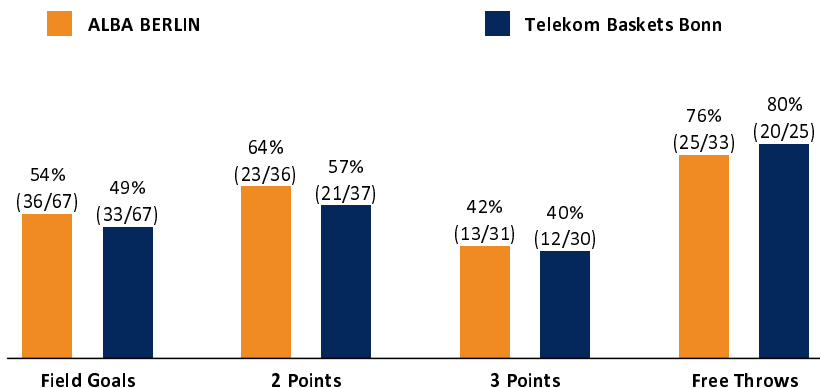

ALBA BERLIN

110 : 98 Telekom Baskets Bonn

Referee: STRAUBE Carsten
Umpires: KOVACEVIC Nesa / BITTNER Steve
Commissioner: GITZLER Jörg

Attendance: 6.852
Berlin, Mercedes-Benz Arena, MI 8 MAI 2019, 19:00, Game-ID: 22188

Scoreboard table showing Q1, Q2, Q3, Q4 scores for BER and BON.

BER - ALBA BERLIN (Coach: GARCIA RENESES Alejandro)

Main player statistics table for ALBA BERLIN including columns for No., Name, Min, PTS, 2 Points, 3 Points, Field Goals, Free Throws, OR, DR, TR, AS, ST, TO, BS, SB, PF, FD, EFF, +/-.

BON - Telekom Baskets Bonn (Coach: O'SHEA Chris)

Main player statistics table for Telekom Baskets Bonn including columns for No., Name, Min, PTS, 2 Points, 3 Points, Field Goals, Free Throws, OR, DR, TR, AS, ST, TO, BS, SB, PF, FD, EFF, +/-.

Summary comparison table between BER and BON for various statistics like Rebounds, Assists, Fouls, Turnovers, Steals, Points in the Paint, etc.

EASYCREDIT-BBL.DE

Alle offiziellen Statistiken der easyCredit BBL, Daten, Rekorde uvm. gibt es auf easyCredit-BBL.de! News, Stats, Tabelle und Spielplan für unterwegs: Kostenlos für iOS und Android in der offiziellen Liga-App!

MAGENTA SPORT

Keinen Korb mehr verpassen - Alle Spiele der easyCredit BBL und des MagentaSport BBL Pokals LIVE und in HD! Das größte Basketball-Angebot Deutschlands zuhause und mobil! www.MagentaSport.de

LEGEND: Min Minutes Played, DR Defensive Rebounds, AS Assists, BS Blocked Shots, PF Fouls, +/- Plus-Minus-Rating, DNP Did Not Play, OR Offensive Rebounds, ST Steals, SB Shots Blocked, FD Fouls Drawn, * Starters, PTS Points, TR Total Rebounds, TO Turnovers, EFF Efficiency = ((PTS + TR + AS + ST + BS) - ((FGA - FGM) + (FTA - FTM) + TO))