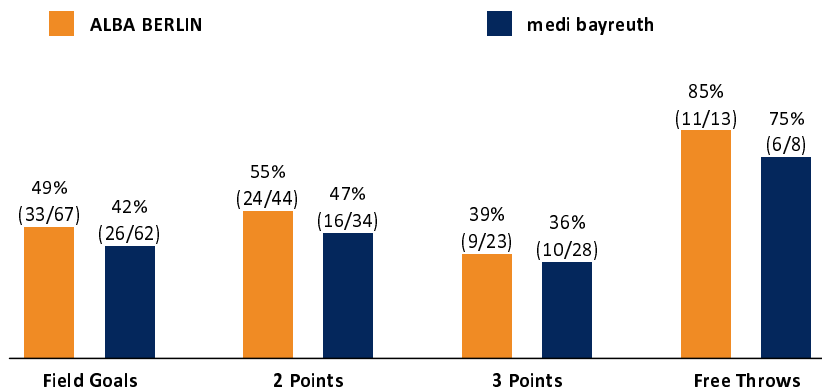

ALBA BERLIN

86 : 68

medi bayreuth

Referee: LOTTERMOSER Robert
Umpires: STRAUBE Carsten / HACK Johannes
Commissioner: MOCZULSKI Dariusz

Attendance: 10.778
Berlin, Mercedes-Benz Arena, SA 2 FEB 2019, 18:00, Game-ID: 22208

Scoreboard table showing quarters Q1-Q4 for BER and BAY.

BER - ALBA BERLIN (Coach: GARCIA RENESES Alejandro)

Main player statistics table for ALBA BERLIN including columns for Name, Min, PTS, 2 Points, 3 Points, Field Goals, Free Throws, and various rebound/assist metrics.

Summary table comparing team statistics for BER and BAY, including Rebounds, Assists, Fouls, Turnovers, Steals, Points in the Paint, Second Chance Points, Fast Break Points, Biggest Lead, Biggest Scoring Run, Lead Changes, and Times Tied.