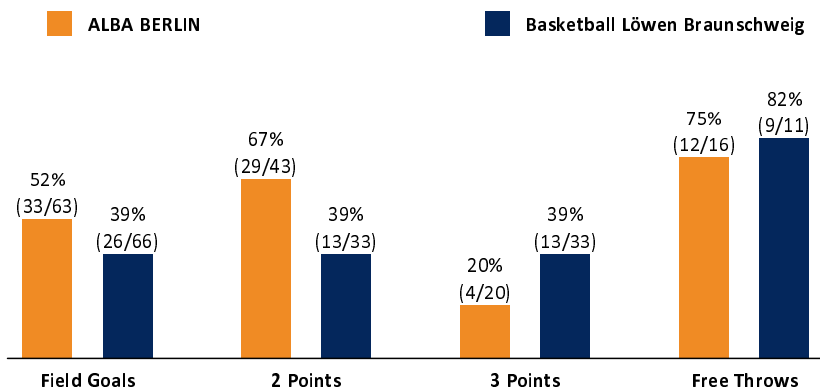

ALBA BERLIN

82 : 74

Basketball Löwen Braunschweig

Referee: RODRIGUEZ Toni
Umpires: PANTHER Anne / HEGEMANN Jens
Commissioner: JANZEN Sascha

Attendance: 7.988
Berlin, Mercedes-Benz Arena, DI 12 FEB 2019, 19:00, Game-ID: 22225

Scoreboard table showing Q1, Q2, Q3, Q4 scores for BER and BRA.

BER - ALBA BERLIN (Coach: GARCIA RENESES Alejandro)

Main player statistics table for ALBA BERLIN including columns for No., Name, Min, PTS, 2 Points, 3 Points, Field Goals, Free Throws, and various rebound/assist metrics.

BRA - Basketball Löwen Braunschweig (Coach: MENZ Frank)

Main player statistics table for Basketball Löwen Braunschweig including columns for No., Name, Min, PTS, 2 Points, 3 Points, Field Goals, Free Throws, and various rebound/assist metrics.

Summary statistics table comparing BER and BRA across categories like Rebounds, Assists, Fouls, Turnovers, Steals, Points in the Paint, etc.

EASYCREDIT-BBL.DE

Alle offiziellen Statistiken der easyCredit BBL, Daten, Rekorde uvm. gibt es auf easyCredit-BBL.de! News, Stats, Tabelle und Spielplan für unterwegs: Kostenlos für iOS und Android in der offiziellen Liga-App!

MAGENTA SPORT

Keinen Korb mehr verpassen - Alle Spiele der easyCredit BBL und des MagentaSport BBL Pokals LIVE und in HD! Das größte Basketball-Angebot Deutschlands zuhause und mobil! www.MagentaSport.de

LEGEND
Min Minutes Played
DNP Did Not Play
PTS Points
DR Defensive Rebounds
OR Offensive Rebounds
TR Total Rebounds
AS Assists
ST Steals
TO Turnovers
BS Blocked Shots
SB Shots Blocked
EFF Efficiency = ((PTS + TR + AS + ST + BS) - ((FGA - FGM) + (FTA - FTM) + TO))
PF Fouls
FD Fouls Drawn
+/- Plus-Minus-Rating
* Starters