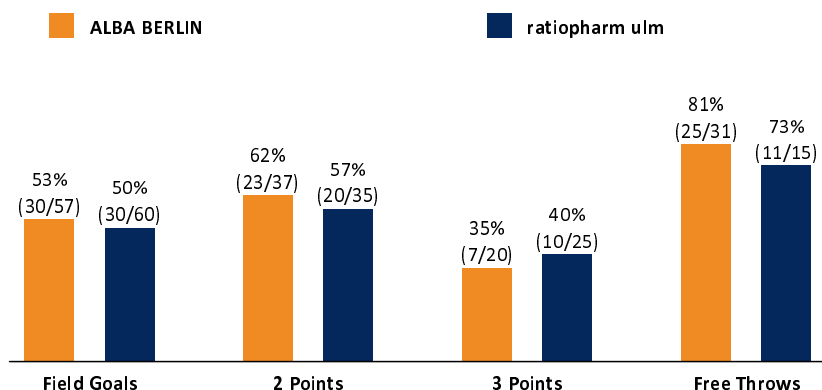

ALBA BERLIN

92 : 81

ratiopharm ulm

Referee: PANTHER Anne
Umpires: BITTNER Steve / KRÜPER Moritz
Commissioner: GITZLER Jörg

Attendance: 7.032
Berlin, Mercedes-Benz Arena, DI 2 APR 2019, 19:00, Game-ID: 22262

Scoreboard table showing quarters Q1-Q4 for BER and ULM.

BER - ALBA BERLIN (Coach: GARCIA RENESES Alejandro)

Main player statistics table for ALBA BERLIN including columns for No., Name, Min, PTS, 2 Points, 3 Points, Field Goals, Free Throws, and various rebound/assist metrics.

ULM - ratiopharm ulm (Coach: LEIBENATH Thorsten)

Main player statistics table for ratiopharm ulm including columns for No., Name, Min, PTS, 2 Points, 3 Points, Field Goals, Free Throws, and various rebound/assist metrics.

Summary table comparing team statistics for BER and ULM, including Rebounds, Assists, Fouls, Turnovers, Steals, Points in the Paint, Second Chance Points, Fast Break Points, Biggest Lead, Biggest Scoring Run, Lead Changes, and Times Tied.

EASYS-CREDIT-BBL.DE

Alle offiziellen Statistiken der easyCredit BBL, Daten, Rekorde uvm. gibt es auf easyCredit-BBL.de! News, Stats, Tabelle und Spielplan für unterwegs: Kostenfrei für iOS und Android in der offiziellen Liga-App!

MAGENTA SPORT

Keinen Korb mehr verpassen - Alle Spiele der easyCredit BBL und des MagentaSport BBL Pokals LIVE und in HD! Das größte Basketball-Angebot Deutschlands zuhause und mobil! www.MagentaSport.de

LEGEND: Min Minutes Played, DR Defensive Rebounds, AS Assists, BS Blocked Shots, PF Fouls, +/- Plus-Minus-Rating, DNP Did Not Play, OR Offensive Rebounds, ST Steals, SB Shots Blocked, FD Fouls Drawn, * Starters, PTS Points, TR Total Rebounds, TO Turnovers, EFF Efficiency = ((PTS + TR + AS + ST + BS) - ((FGA - FGM) + (FTA - FTM) + TO))