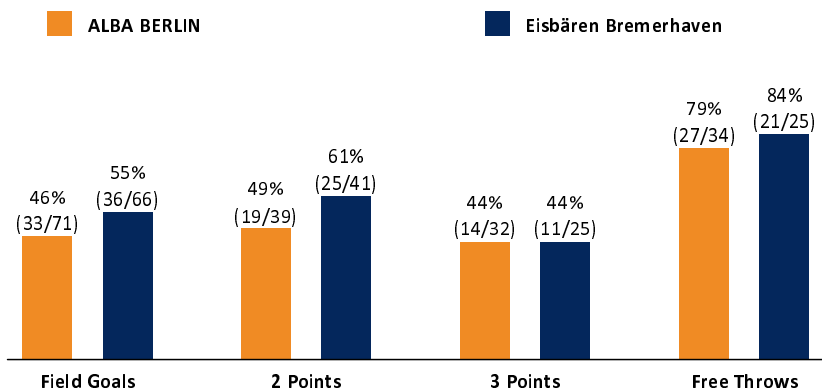

ALBA BERLIN

107 : 104 Eisbären Bremerhaven

Referee: PANTHER Anne
Umpires: KRÜBER Moritz / BOHN Andreas
Commissioner: JANZEN Sascha

Attendance: 8.444
Berlin, Mercedes-Benz Arena, FR 10 MAI 2019, 20:30, Game-ID: 22333

Scoreboard table showing Q1, Q2, Q3, Q4, and OT1 scores for BER and BRE.

BER - ALBA BERLIN (Coach: GARCIA RENESES Alejandro)

Main player statistics table for ALBA BERLIN including columns for No., Name, Min, PTS, 2 Points, 3 Points, Field Goals, Free Throws, and various rebound and efficiency metrics.

BRE - Eisbären Bremerhaven (Coach: MAI Michael)

Main player statistics table for Eisbären Bremerhaven including columns for No., Name, Min, PTS, 2 Points, 3 Points, Field Goals, Free Throws, and various rebound and efficiency metrics.

Summary table comparing BER and BRE on various metrics such as Rebounds, Assists, Fouls, Turnovers, Steals, Points in the Paint, Second Chance Points, Fast Break Points, Biggest Lead, Biggest Scoring Run, and Lead Changes.

EASycRedit-BBL.DE

Alle offiziellen Statistiken der easyCredit BBL, Daten,
Rekorde uvm. gibt es auf easyCredit-BBL.de! News, Stats, Tabelle und Spielplan
für unterwegs: Kostenfrei für iOS und Android in der offiziellen Liga-App!

LEGEND
Min Minutes Played
DNP Did Not Play
PTS Points
DR Defensive Rebounds
OR Offensive Rebounds
TR Total Rebounds
AS Assists
ST Steals
TO Turnovers
BS Blocked Shots
SB Shots Blocked
EFF Efficiency = ((PTS + TR + AS + ST + BS) - ((FGA - FGM) + (FTA - FTM) + TO))
PF Fouls
FD Fouls Drawn
+/- Plus-Minus-Rating
* Starters