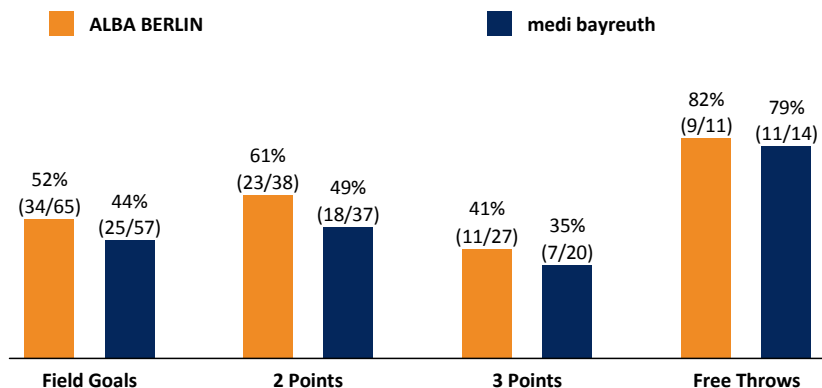

ALBA BERLIN

88 : 68

medi bayreuth

Referee: BARTH Benjamin
Umpires: GROLL Julian / BEJAOUI Dominic
Commissioner: JANZEN Sascha

Attendance: 6.851
Berlin, Max-Schmeling-Halle, SO 7 OKT 2018, 15:00, Game-ID: 22355

Scoreboard table showing quarter scores for BER and BAY.

BER - ALBA BERLIN (Coach: GARCIA RENESES Alejandro)

Main player statistics table for ALBA BERLIN including columns for No., Name, Min, PTS, 2 Points, 3 Points, Field Goals, Free Throws, and various rebound and efficiency metrics.

BAY - medi bayreuth (Coach: KORNER Raoul)

Main player statistics table for medi bayreuth including columns for No., Name, Min, PTS, 2 Points, 3 Points, Field Goals, Free Throws, and various rebound and efficiency metrics.

Summary table comparing ALBA BERLIN and medi bayreuth on various team statistics like Rebounds, Assists, Fouls, Turnovers, Steals, Points in the Paint, etc.

EASYCREDIT-BBL.DE

Alle offiziellen Statistiken der easyCredit BBL, Daten,
Rekorde uvm. gibt es auf easyCredit-BBL.de! News, Stats, Tabelle und Spielplan
für unterwegs: Kostenlos für iOS und Android in der offiziellen Liga-App!

LEGEND
Min Minutes Played
DR Defensive Rebounds
AS Assists
BS Blocked Shots
PF Fouls
+/- Plus-Minus-Rating
DNP Did Not Play
OR Offensive Rebounds
ST Steals
SB Shots Blocked
FD Fouls Drawn
* Starters
PTS Points
TR Total Rebounds
TO Turnovers
EFF Efficiency = ((PTS + TR + AS + ST + BS) - ((FGA - FGM) + (FTA - FTM) + TO))