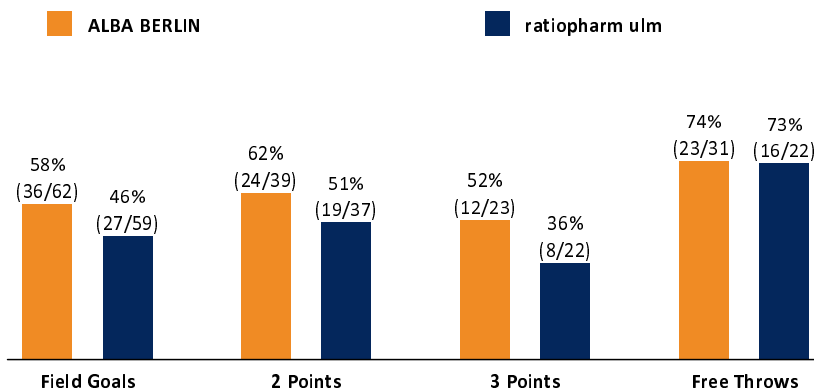

ALBA BERLIN

107 : 78

ratiopharm ulm

Referee: BARTH Benjamin
Umpires: STRAUBE Carsten / BITTNER Steve
Commissioner: MOCZULSKI Darius

Attendance: 8.116
Berlin, Mercedes-Benz Arena, SA 18 MAI 2019, 18:00, Game-ID: 22806

Scoreboard table showing Q1, Q2, Q3, Q4 scores for BER and ULM.

BER - ALBA BERLIN (Coach: GARCIA RENESES Alejandro)

Main player statistics table for ALBA BERLIN including columns for No., Name, Min, PTS, 2 Points, 3 Points, Field Goals, Free Throws, and various advanced stats.

ULM - ratiopharm ulm (Coach: LEIBENATH Thorsten)

Main player statistics table for ratiopharm ulm including columns for No., Name, Min, PTS, 2 Points, 3 Points, Field Goals, Free Throws, and various advanced stats.

Summary table comparing ALBA BERLIN and ratiopharm ulm on various team statistics like Rebounds, Assists, Fouls, etc.

EASYS-CREDIT-BBL.DE

Alle offiziellen Statistiken der easyCredit BBL, Daten, Rekorde uvm. gibt es auf easyCredit-BBL.de! News, Stats, Tabelle und Spielplan für unterwegs: Kostenfrei für iOS und Android in der offiziellen Liga-App!

MAGENTA SPORT

Keinen Korb mehr verpassen - Alle Spiele der easyCredit BBL und des MagentaSport BBL Pokals LIVE und in HD! Das größte Basketball-Angebot Deutschlands zuhause und mobil! www.MagentaSport.de

LEGEND: Min Minutes Played, DR Defensive Rebounds, AS Assists, BS Blocked Shots, PF Fouls, +/- Plus-Minus-Rating, DNP Did Not Play, OR Offensive Rebounds, ST Steals, SB Shots Blocked, FD Fouls Drawn, * Starters, PTS Points, TR Total Rebounds, TO Turnovers, EFF Efficiency = ((PTS + TR + AS + ST + BS) - ((FGA - FGM) + (FTA - FTM) + TO))