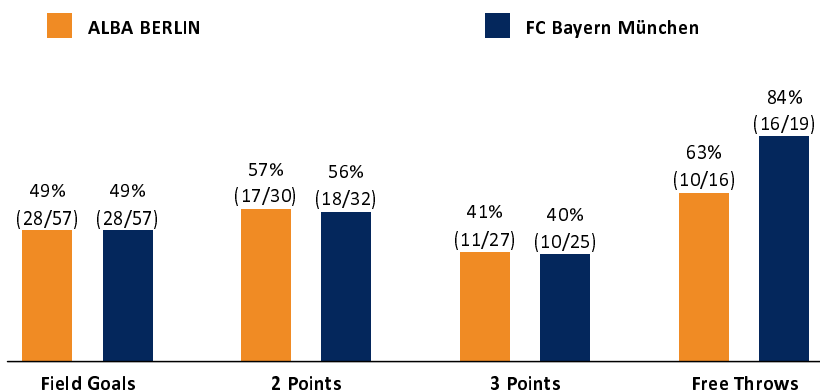

ALBA BERLIN

77 : 82

FC Bayern München

Referee: PANTHER Anne
Umpires: FRITZ Clemens / MADINGER Christof
Commissioner: HOLSTEN Ingo

Attendance: 14.044
Berlin, Mercedes-Benz Arena, MI 19 JUN 2019, 20:30, Game-ID: 22811

Scoreboard table showing Q1, Q2, Q3, Q4 scores for BER and FCB.

BER - ALBA BERLIN (Coach: GARCIA RENESES Alejandro)

Main player statistics table for ALBA BERLIN including columns for No., Name, Min, PTS, 2 Points, 3 Points, Field Goals, Free Throws, OR, DR, TR, AS, ST, TO, BS, SB, PF, FD, EFF, +/-.

Summary statistics table comparing BER and FCB on metrics like Rebounds, Assists, Fouls, Turnovers, Steals, Points in the Paint, Second Chance Points, Fast Break Points, Biggest Lead, Biggest Scoring Run, Lead Changes, and Times Tied.