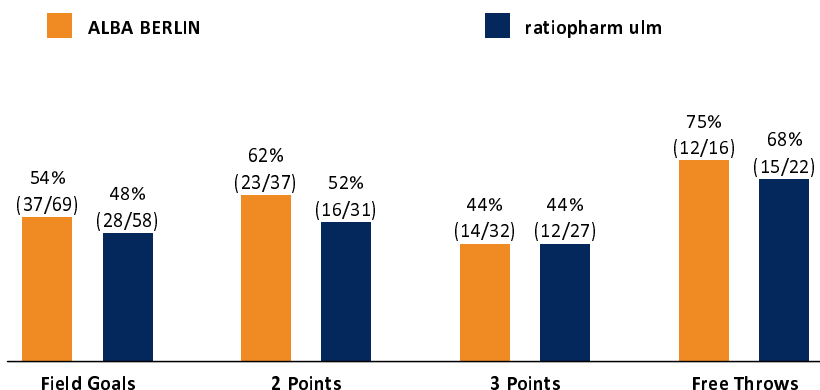

ALBA BERLIN

100 : 83

ratiopharm ulm

Referee: MATIP Martin
Umpires: REITER Moritz / KRÜPER Moritz
Commissioner: JANZEN Sascha

Attendance: 10.616
Berlin, Mercedes-Benz Arena, SO 26 MAI 2019, 15:00, Game-ID: 22830

Scoreboard table showing Q1, Q2, Q3, Q4 scores for BER and ULM.

BER - ALBA BERLIN (Coach: GARCIA RENESES Alejandro)

Main player statistics table for ALBA BERLIN including columns for No., Name, Min, PTS, 2 Points, 3 Points, Field Goals, Free Throws, and various rebound and efficiency metrics.

ULM - ratiopharm ulm (Coach: LEIBENATH Thorsten)

Main player statistics table for ratiopharm ulm including columns for No., Name, Min, PTS, 2 Points, 3 Points, Field Goals, Free Throws, and various rebound and efficiency metrics.

Summary comparison table between BER and ULM for various statistical categories like Rebounds, Assists, Fouls, etc.

EASYCREDIT-BBL.DE

Alle offiziellen Statistiken der easyCredit BBL, Daten, Rekorde uvm. gibt es auf easyCredit-BBL.de! News, Stats, Tabelle und Spielplan für unterwegs: Kostenlos für iOS und Android in der offiziellen Liga-App!

MAGENTA SPORT

Keinen Korb mehr verpassen - Alle Spiele der easyCredit BBL und des MagentaSport BBL Pokals LIVE und in HD! Das größte Basketball-Angebot Deutschlands zuhause und mobil! www.MagentaSport.de

LEGEND
Min Minutes Played
DNP Did Not Play
PTS Points
DR Defensive Rebounds
OR Offensive Rebounds
TR Total Rebounds
AS Assists
ST Steals
TO Turnovers
BS Blocked Shots
SB Shots Blocked
EFF Efficiency = ((PTS + TR + AS + ST + BS) - ((FGA - FGM) + (FTA - FTM) + TO))
PF Fouls
FD Fouls Drawn
+/- Plus-Minus-Rating
* Starters