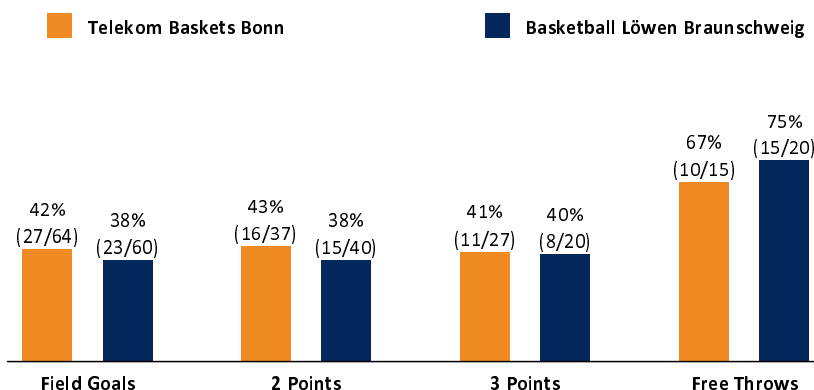

BRA - Basketball Löwen Braunschweig (Coach: MENZ Frank)

No.	Name	Min	PTS	2 Points	3 Points	Field Goals	Free Throws	OR	DR	TR	AS	ST	TO	BS	SB	PF	FD	EFF	+/-	
2	NAWROCKI Dennis	10:11	0	0/2 (0%)	0/2 (0%)	0/4 (0%)									1	1	1	-4	-6	
*4	BLAKE Brayon	27:09	12	1/4 (25%)	3/8 (38%)	4/12 (33%)	1/2 (50%)	3	5	8		1	1	2		5	1	13	-2	
6	FIGGE Luis	2:10	0	0/1 (0%)		0/1 (0%)												-1	5	
*8	LANSLOWNE DeAndre	30:00	15	2/10 (20%)	3/6 (50%)	5/16 (31%)	2/2 (100%)	1		1			4	1		3	1	2	-4	
10	KLEPEISZ Thomas	26:24	8	1/3 (33%)	1/1 (100%)	2/4 (50%)	3/4 (75%)		1	1	6	2	3			1	5	11	-1	
*11	SENGFELDER Christian	25:14	5	1/2 (50%)	1/2 (50%)	2/4 (50%)		1	5	6		1						10	6	
19	TAYLOR Travis	17:36	5	1/3 (33%)		1/3 (33%)	3/4 (75%)						2				2	0	-11	
22	KOVACEVIC Dejan	DNP																		
23	KONE Bazoumana	8:14	4	2/2 (100%)		2/2 (100%)			4	4		1	2			2	2	7	-2	
*25	RAHON Joe	15:52	4	2/4 (50%)	0/1 (0%)	2/5 (40%)			4	4	5	1	3			1	3	8	-8	
*43	EATHERTON Scott	33:32	16	5/8 (63%)		5/8 (63%)	6/8 (75%)	6	8	14	2	2	4	2		2	6	27	-3	
44	LAGERPUSCH Lars	3:38	0	0/1 (0%)		0/1 (0%)									1	2		-1	-4	
Team / Coach								2	1	3							3			
Totals			200:00	69	15/40 (38%)	8/20 (40%)	23/60 (38%)	15/20 (75%)	13	28	41	13	8	19	5	2	17	21	75	-6

BON	BRA
9 / 24 / 33	13 / 28 / 41
15	13
21	17
17	21
15	19
10	8
28	28
10	9
15	4
14 (67:53)	0 (2:2)
7-0 (61:49)	11-0 (67:64)
	Lead Changes: 0
	Times Tied: 4

EASYCREDIT-BBL.DE

Alle offiziellen Statistiken der easyCredit BBL, Daten, Rekorde uvm. gibt es auf easyCredit-BBL.de! News, Stats, Tabelle und Spielplan für unterwegs: Kostenfrei für iOS und Android in der offiziellen Liga-App!

TELEKOMSPORT.DE

Keinen Korb mehr verpassen - Alle Spiele der easyCredit BBL LIVE und in HD! Erleben sie jetzt das größte Basketball-Angebot Deutschlands zuhause und mobil! www.telekom sport.de

LEGEND
Min Minutes Played   DR Defensive Rebounds   AS Assists   BS Blocked Shots   PF Fouls   +/- Plus-Minus-Rating
DNP Did Not Play   OR Offensive Rebounds   ST Steals   SB Shots Blocked   FD Fouls Drawn   * Starters
PTS Points   TR Total Rebounds   TO Turnovers   EFF Efficiency = ((PTS + TR + AS + ST + BS) - ((FGA - FGM) + (FTA - FTM) + TO))