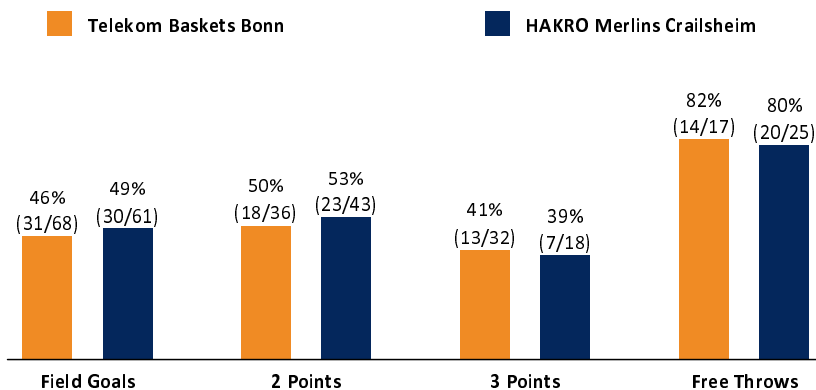

CRA - HAKRO Merlins Crailsheim (Coach: IISALO Tuomas)

No.	Name	Min	PTS	2 Points	3 Points	Field Goals	Free Throws	OR	DR	TR	AS	ST	TO	BS	SB	PF	FD	EFF	+/-	
0	RUSSELL DeWayne	16:35	2	0/2 (0%)		0/2 (0%)	2/2 (100%)		2	2	6		2			1	1	6	-2	
*1	MADGEN Ben	30:34	19	3/6 (50%)	3/7 (43%)	6/13 (46%)	4/5 (80%)	1	4	5	3		2			2	3	17	-4	
*4	TURNER Frank	28:36	13	6/12 (50%)		6/12 (50%)	1/2 (50%)		3	3	6					2	2	15	0	
*7	HERRERA Sebastian	15:28	2	1/4 (25%)	0/2 (0%)	1/6 (17%)			1	1			2		1	2	1	-4	-9	
*10	WYSOCKI Konrad	18:24	4		1/2 (50%)	1/2 (50%)	1/2 (50%)		6	6	3	1	1			2	1	11	4	
*14	NEUMANN Philipp	19:43	18	6/6 (100%)		6/6 (100%)	6/7 (86%)	3	5	8			1	2		1	6	26	-22	
15	RUSH Brion	25:18	0	0/1 (0%)	0/2 (0%)	0/3 (0%)			1	1	4	2	3			4		1	6	
17	FERNER Joschka	3:26	0	0/1 (0%)		0/1 (0%)											1	-1	3	
23	CUFFEE Michael	21:36	11	1/4 (25%)	3/5 (60%)	4/9 (44%)			6	6	2		1			1	1	13	-6	
33	GAY Sherman	20:20	18	6/7 (86%)		6/7 (86%)	6/7 (86%)	3	1	4		2	1			4	4	21	20	
Team / Coach								1	1	2			2				0			
Totals			200:00	87	23/43 (53%)	7/18 (39%)	30/61 (49%)	20/25 (80%)	8	30	38	24	5	15	2	1	19	20	105	-2

BON	CRA
7 / 25 / 32	8 / 30 / 38
16	Assists
20	Fouls
19	Fouls Drawn
9	Turnovers
5	Steals
32	Points in the Paint
11	Second Chance Points
10	Fast Break Points
14 (37:23)	Biggest Lead
11-0 (16:4)	Biggest Scoring Run
	Lead Changes: 0
	Times Tied: 1

EASYCREDIT-BBL.DE

Alle offiziellen Statistiken der easyCredit BBL, Daten, Rekorde uvm. gibt es auf easyCredit-BBL.de! News, Stats, Tabelle und Spielplan für unterwegs: Kostenfrei für iOS und Android in der offiziellen Liga-App!

TELEKOMSPORT.DE

Keinen Korb mehr verpassen - Alle Spiele der easyCredit BBL LIVE und in HD! Erleben sie jetzt das größte Basketball-Angebot Deutschlands zuhause und mobil! www.telekom sport.de

LEGEND
Min Minutes Played   DR Defensive Rebounds   AS Assists   BS Blocked Shots   PF Fouls   +/- Plus-Minus-Rating
DNP Did Not Play   OR Offensive Rebounds   ST Steals   SB Shots Blocked   FD Fouls Drawn   * Starters
PTS Points   TR Total Rebounds   TO Turnovers   EFF Efficiency = ((PTS + TR + AS + ST + BS) - ((FGA - FGM) + (FTA - FTM) + TO))