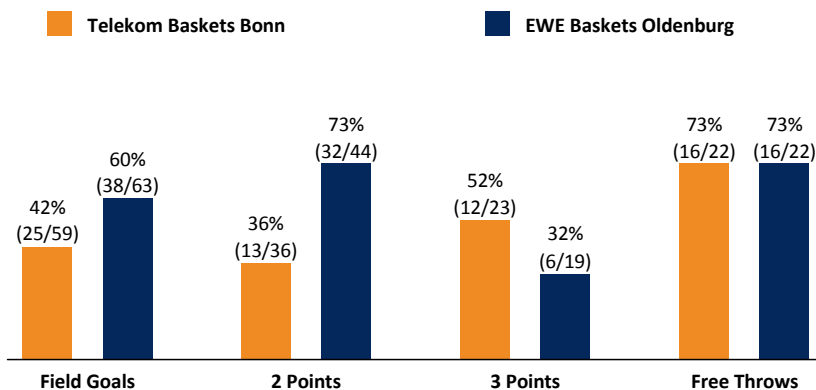

OLD - EWE Baskets Oldenburg (Coach: DRIJENCIC Miladen)

No.	Name	Min	PTS	2 Points	3 Points	Field Goals	Free Throws	OR	DR	TR	AS	ST	TO	BS	SB	PF	FD	EFF	+/-	
*3	CUMMINGS Will	30:12	21	9/11 (82%)	0/2 (0%)	9/13 (69%)	3/3 (100%)		4	4	5	4	1			2	5	29	27	
*9	TADDA Karsten	18:59	4	2/2 (100%)	0/1 (0%)	2/3 (67%)			1	1	1					4	1	5	9	
10	MASSENAT Frantz	22:02	4	1/6 (17%)	0/3 (0%)	1/9 (11%)	2/2 (100%)				2	2	1			3	1	-1	5	
13	BACAK Marko	DNP																		
15	KEßEN Marcel	4:14	0		0/1 (0%)	0/1 (0%)										1		-1	2	
19	STOJANOVSKI Vojdan	14:52	2	1/2 (50%)		1/2 (50%)		1	3	4			2			3		3	-6	
*23	PAULDING Rickey	33:55	32	8/9 (89%)	3/7 (43%)	11/16 (69%)	7/9 (78%)	3	6	9	2		1	1			6	36	25	
*24	MAHALBASIC Rasid	30:12	25	11/12 (92%)		11/12 (92%)	3/6 (50%)	2	2	4	3	1	3			3	7	26	13	
*33	SCHWETHELM Philipp	23:07	9		3/5 (60%)	3/5 (60%)		1	2	3	5	1				2		16	29	
45	BOOTHE Nathan	22:27	1	0/2 (0%)		0/2 (0%)	1/2 (50%)	1	3	4	1		1	2		4	1	4	-4	
Team / Coach								3	3	6							6			
Totals			200:00	98	32/44 (73%)	6/19 (32%)	38/63 (60%)	16/22 (73%)	11	24	35	19	8	9	3		22	21	123	20

BON	OLD
12 / 16 / 28	11 / 24 / 35
10	19
21	22
22	21
13	9
2	8
18	58
16	15
6	12
5 (36:31)	20 (76:96)
11-0 (70:76)	11-0 (76:96)
	Lead Changes: 7
	Times Tied: 7

EASYCREDIT-BBL.DE

Alle offiziellen Statistiken der easyCredit BBL, Daten, Rekorde uvm. gibt es auf easyCredit-BBL.de! News, Stats, Tabelle und Spielplan für unterwegs: Kostenfrei für iOS und Android in der offiziellen Liga-App!

TELEKOMSPORT.DE

Keinen Korb mehr verpassen - Alle Spiele der easyCredit BBL LIVE und in HD! Erleben sie jetzt das größte Basketball-Angebot Deutschlands zuhause und mobil! www.telekom sport.de

LEGEND
Min Minutes Played   DR Defensive Rebounds   AS Assists   BS Blocked Shots   PF Fouls   +/- Plus-Minus-Rating
DNP Did Not Play   OR Offensive Rebounds   ST Steals   SB Shots Blocked   FD Fouls Drawn   * Starters
PTS Points   TR Total Rebounds   TO Turnovers   EFF Efficiency = ((PTS + TR + AS + ST + BS) - ((FGA - FGM) + (FTA - FTM) + TO))