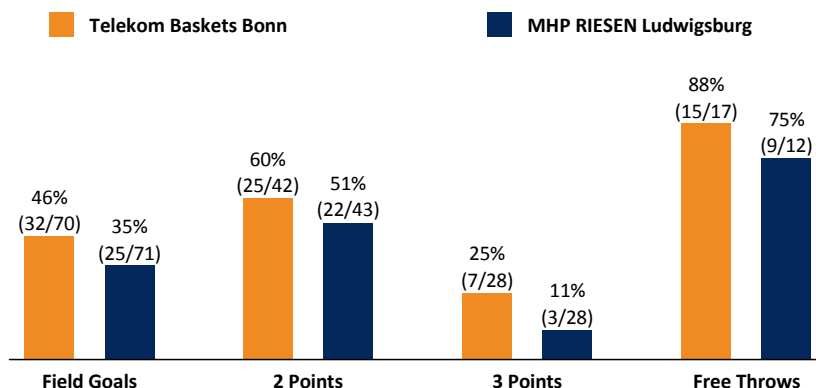

LUD - MHP RIESEN Ludwigsburg (Coach: PATRICK John)

No.	Name	Min	PTS	2 Points	3 Points	Field Goals	Free Throws	OR	DR	TR	AS	ST	TO	BS	SB	PF	FD	EFF	+/-	
*1	CRAWFORD Jordon	29:44	4	2/5 (40%)	0/1 (0%)	2/6 (33%)			4	4	2	2	4		1	4	1	4	-20	
2	BEST Aaron	21:17	3	0/1 (0%)	1/4 (25%)	1/5 (20%)		5	2	7			2			1		4	-18	
4	McCRAV David	18:26	3		1/5 (20%)	1/5 (20%)		1		1	2	1	2			1		1	-12	
*5	KLASSEN Owen	24:24	16	7/13 (54%)	0/1 (0%)	7/14 (50%)	2/3 (67%)	5	3	8	2		1			2	4	17	-6	
13	CHAPMAN Clint	7:53	9	4/5 (80%)	0/2 (0%)	4/7 (57%)	1/2 (50%)	2	3	5			1				1	9	-6	
14	EMANGA NOUPOUE Quirin	12:30	0		0/3 (0%)	0/3 (0%)											1	-3	-11	
*19	WALESKOWSKI Adam	18:50	3	0/2 (0%)	1/4 (25%)	1/6 (17%)			5	5	1			1		3		5	-20	
*20	JONES Lamont	25:13	11	3/6 (50%)	0/3 (0%)	3/9 (33%)	5/6 (83%)		2	2	4	1	2			2	5	9	-20	
*27	VON FINTEL Christian	12:50	0	0/2 (0%)	0/1 (0%)	0/3 (0%)		2	2	4						5	1	1	9	
30	MARTIN Kelan	28:53	13	6/9 (67%)	0/4 (0%)	6/13 (46%)	1/1 (100%)	1	5	6		1	1		1	1	3	12	-16	
Team / Coach									2	2								2		
Totals			200:00	62	22/43 (51%)	3/28 (11%)	25/71 (35%)	9/12 (75%)	16	28	44	11	5	13	1	2	19	16	61	-24

BON	LUD
10 / 30 / 40	16 / 28 / 44
19	11
16	19
19	16
7	13
6	5
40	32
10	13
11	4
32 (80:48)	5 (0:5)
11-0 (58:33)	7-0 (80:55)
Lead Changes: 1	
Times Tied: 2	

EASYCREDIT-BBL.DE

Alle offiziellen Statistiken der easyCredit BBL, Daten, Rekorde uvm. gibt es auf easyCredit-BBL.de! News, Stats, Tabelle und Spielplan für unterwegs: Kostenfrei für iOS und Android in der offiziellen Liga-App!

TELEKOMSPORT.DE

Keinen Korb mehr verpassen - Alle Spiele der easyCredit BBL LIVE und in HD! Erleben sie jetzt das größte Basketball-Angebot Deutschlands zuhause und mobil! www.telekom sport.de

LEGEND
Min Minutes Played   DR Defensive Rebounds   AS Assists   BS Blocked Shots   PF Fouls   +/- Plus-Minus-Rating
DNP Did Not Play   OR Offensive Rebounds   ST Steals   SB Shots Blocked   FD Fouls Drawn   * Starters
PTS Points   TR Total Rebounds   TO Turnovers   EFF Efficiency = ((PTS + TR + AS + ST + BS) - ((FGA - FGM) + (FTA - FTM) + TO))