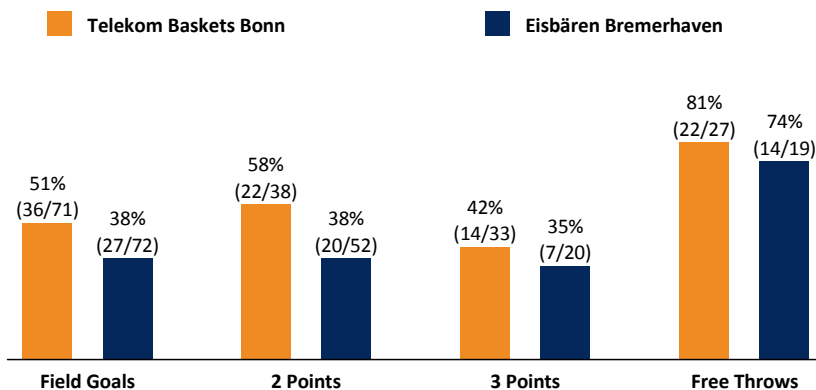

BRE - Eisbären Bremerhaven (Coach: PANAGGIO Dan)

No.	Name	Min	PTS	2 Points	3 Points	Field Goals	Free Throws	OR	DR	TR	AS	ST	TO	BS	SB	PF	FD	EFF	+/-
*3	WARREN Chris	27:07	12	3/4 (75%)	1/5 (20%)	4/9 (44%)	3/4 (75%)		3	3	2		2		1	3	3	9	-15
6	CANTY Anthony	21:57	4	0/3 (0%)	1/3 (33%)	1/6 (17%)	1/1 (100%)	1	1	2	2	1				2	2	4	-28
7	BREITLAUCH Adrian	24:14	14	3/9 (33%)	2/3 (67%)	5/12 (42%)	2/2 (100%)	2	2	4	1		1		1	2	4	11	-16
*9	BLECK Fabian	16:10	5	1/2 (50%)	1/1 (100%)	2/3 (67%)			1	1		1	3			2		3	-12
15	MOTEN Darius	31:24	14	4/5 (80%)	1/3 (33%)	5/8 (63%)	3/6 (50%)						2			2	4	6	-16
*31	TURNER Elston	13:00	3	0/2 (0%)	1/2 (50%)	1/4 (25%)			1	1	1	1	1			4	1	2	-20
*33	SUMMERS Durrell	22:40	9	3/12 (25%)	0/1 (0%)	3/13 (23%)	3/4 (75%)	1	2	3	1		1	1	2	3	3	2	-30
34	BENSON Keith	17:18	2	1/9 (11%)		1/9 (11%)		5	5	10	1				2			5	-20
35	BOJANG Manuel	3:28	0						1	1	2	2						5	5
*77	JACKSON Darnell	22:42	12	5/6 (83%)	0/2 (0%)	5/8 (63%)	2/2 (100%)	2	3	5	3		1		1	4	3	16	-13
Team / Coach								3	1	4						1		4	
Totals		200:00	75	20/52 (38%)	7/20 (35%)	27/72 (38%)	14/19 (74%)	14	20	34	13	5	11	1	7	23	20	67	-33

BON	BRE
13 / 34 / 47	Rebounds OR/DR/TR
27	Assists
21	Fouls
22	Fouls Drawn
11	Turnovers
4	Steals
34	Points in the Paint
16	Second Chance Points
12	Fast Break Points
42 (100:58)	Biggest Lead
11-0 (59:23)	Biggest Scoring Run
	Lead Changes: 0
	Times Tied: 0

EASycREDIT-BBL.DE

Alle offiziellen Statistiken der easyCredit BBL, Daten, Rekorde uvm. gibt es auf easyCredit-BBL.de! News, Stats, Tabelle und Spielplan für unterwegs: Kostenfrei für iOS und Android in der offiziellen Liga-App!

MAGENTA SPORT

Keinen Korb mehr verpassen - Alle Spiele der easyCredit BBL und des MagentaSport BBL Pokals LIVE und in HD! Das größte Basketball-Angebot Deutschlands zuhause und mobil! www.MagentaSport.de

LEGEND
Min Minutes Played   DR Defensive Rebounds   AS Assists   BS Blocked Shots   PF Fouls   +/- Plus-Minus-Rating
DNP Did Not Play   OR Offensive Rebounds   ST Steals   SB Shots Blocked   FD Fouls Drawn   * Starters
PTS Points   TR Total Rebounds   TO Turnovers   EFF Efficiency = ((PTS + TR + AS + ST + BS) - ((FGA - FGM) + (FTA - FTM) + TO))