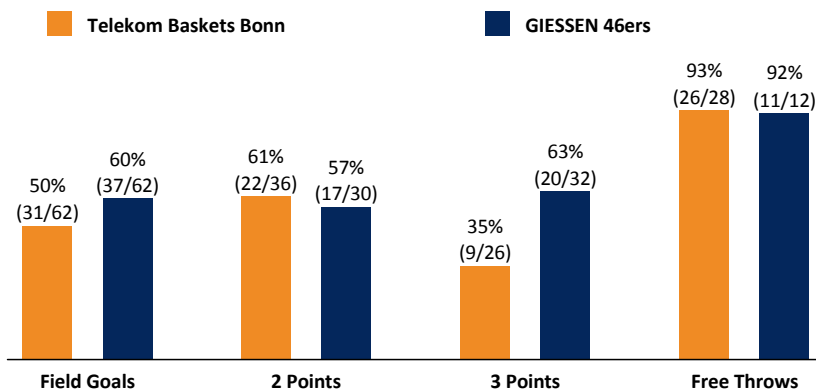

GIE - GIESSEN 46ers (Coach: FREYER Ingo)

No.	Name	Min	PTS	2 Points	3 Points	Field Goals	Free Throws	OR	DR	TR	AS	ST	TO	BS	SB	PF	FD	EFF	+/-	
3	CHAMBERS Siyani	17:24	3		0/2 (0%)	0/2 (0%)	3/4 (75%)		1	1	3					3	3	4	5	
4	KRAUSHAAR Bjarne	DNP																		
6	AGVA Mahir	11:02	2	1/2 (50%)	0/1 (0%)	1/3 (33%)		1	4	5			1		1	3	1	4	-4	
8	PJANIC Alen	DNP																		
9	MONTANA Max	9:32	4	2/2 (100%)	0/1 (0%)	2/3 (67%)					2					1		5	7	
10	LANDIS Max	25:02	30	2/4 (50%)	8/9 (89%)	10/13 (77%)	2/2 (100%)		1	1	3		1			2	2	30	18	
*13	LISCHKA Benjamin	9:54	2	1/2 (50%)		1/2 (50%)			2	2	1		1			2	3	3	-8	
*23	GORDON Larry	35:41	21	2/3 (67%)	5/5 (100%)	7/8 (88%)	2/2 (100%)		3	3	4	2				3	1	29	7	
*25	JORDAN Jared	18:12	3		1/3 (33%)	1/3 (33%)			1	1	4		2			2	1	4	-2	
*33	THOMAS Brandon	31:46	19	3/7 (43%)	4/6 (67%)	7/13 (54%)	1/1 (100%)	3		3	3	1	2		1	4	3	18	5	
50	BELL David	9:49	3		1/3 (33%)	1/3 (33%)					1					1		2	2	
*54	BRYANT John	31:38	18	6/10 (60%)	1/2 (50%)	7/12 (58%)	3/3 (100%)		8	8	7		2			1	6	26	10	
Team / Coach								1	2	3		1					2			
Totals			200:00	105	17/30 (57%)	20/32 (63%)	37/62 (60%)	11/12 (92%)	5	22	27	28	3	10		2	22	20	127	8

BON	Rebounds OR/DR/TR	GIE
9 / 21 / 30		5 / 22 / 27
18	Assists	28
20	Fouls	22
22	Fouls Drawn	20
7	Turnovers	10
3	Steals	3
42	Points in the Paint	24
12	Second Chance Points	9
11	Fast Break Points	8
4 (6:2)	Biggest Lead	15 (74:89)
10-0 (90:95)	Biggest Scoring Run	10-0 (40:46)
	Lead Changes:	7
	Times Tied:	6

EASycREDIT-BBL.DE

Alle offiziellen Statistiken der easycCredit BBL, Daten, Rekorde uvm. gibt es auf easycCredit-BBL.de! News, Stats, Tabelle und Spielplan für unterwegs: Kostenfrei für iOS und Android in der offiziellen Liga-App!

TELEKOMSPORT.DE

Keinen Korb mehr verpassen - Alle Spiele der easycCredit BBL LIVE und in HD! Erleben sie jetzt das größte Basketball-Angebot Deutschlands zuhause und mobil! www.telekom sport.de

LEGEND
Min Minutes Played   DR Defensive Rebounds   AS Assists   BS Blocked Shots   PF Fouls   +/- Plus-Minus-Rating
DNP Did Not Play   OR Offensive Rebounds   ST Steals   SB Shots Blocked   FD Fouls Drawn   * Starters
PTS Points   TR Total Rebounds   TO Turnovers   EFF Efficiency = ((PTS + TR + AS + ST + BS) - ((FGA - FGM) + (FTA - FTM) + TO))