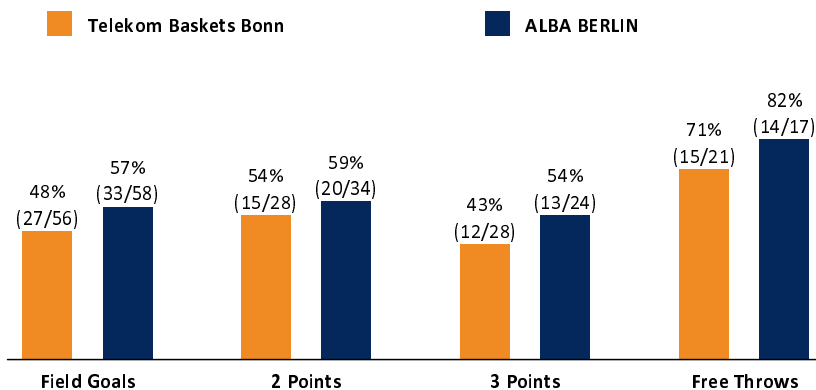

Telekom Baskets Bonn

81 : 93

ALBA BERLIN

Referee: REITER Moritz
Umpires: STREIT Enrico / BRENDEL Nicolas
Commissioner: HORN Markus

Attendance: 6.000
Bonn, Telekom Dome, SO 10 FEB 2019, 18:00, Game-ID: 22224

Scoreboard table showing Q1, Q2, Q3, Q4 scores for BON and BER.

BON - Telekom Baskets Bonn (Coach: O'SHEA Chris)

Main player statistics table for Telekom Baskets Bonn including columns for No., Name, Min, PTS, 2 Points, 3 Points, Field Goals, Free Throws, and various rebound/assist metrics.

BER - ALBA BERLIN (Coach: GARCIA RENESES Alejandro)

Main player statistics table for ALBA BERLIN including columns for No., Name, Min, PTS, 2 Points, 3 Points, Field Goals, Free Throws, and various rebound/assist metrics.

Summary statistics table comparing BON and BER across various metrics like Rebounds, Assists, Fouls, Turnovers, Steals, Points in the Paint, etc.

EASYCREDIT-BBL.DE

Alle offiziellen Statistiken der easyCredit BBL, Daten, Rekorde uvm. gibt es auf easyCredit-BBL.de! News, Stats, Tabelle und Spielplan für unterwegs: Kostenlos für iOS und Android in der offiziellen Liga-App!

MAGENTA SPORT

Keinen Korb mehr verpassen - Alle Spiele der easyCredit BBL und des MagentaSport BBL Pokals LIVE und in HD! Das größte Basketball-Angebot Deutschlands zuhause und mobil! www.MagentaSport.de

LEGEND
Min Minutes Played
DR Defensive Rebounds
AS Assists
BS Blocked Shots
PF Fouls
+/- Plus-Minus-Rating
DNP Did Not Play
OR Offensive Rebounds
ST Steals
SB Shots Blocked
FD Fouls Drawn
* Starters
PTS Points
TR Total Rebounds
TO Turnovers
EFF Efficiency = ((PTS + TR + AS + ST + BS) - ((FGA - FGM) + (FTA - FTM) + TO))