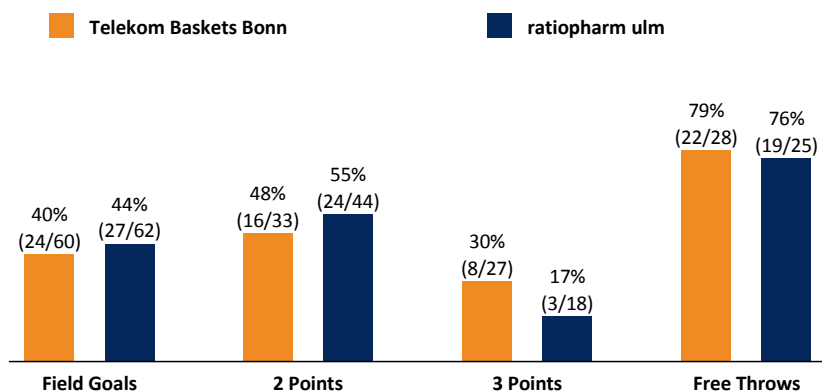

Telekom Baskets Bonn

78 : 76

ratiopharm ulm

Referee: MATIP Martin
Umpires: KOVACEVIC Nesa / LODER Benedikt
Commissioner: MOLITOR Horst

Attendance: 6.000
Bonn, Telekom Dome, SA 2 MRZ 2019, 20:30, Game-ID: 22237

Scoreboard table showing Q1, Q2, Q3, Q4 scores for BON and ULM.

BON - Telekom Baskets Bonn (Coach: O'SHEA Chris)

Main player statistics table for Telekom Baskets Bonn including columns for No., Name, Min, PTS, 2 Points, 3 Points, Field Goals, Free Throws, OR, DR, TR, AS, ST, TO, BS, SB, PF, FD, EFF, +/-.

ULM - ratiopharm ulm (Coach: LEIBENATH Thorsten)

Main player statistics table for ratiopharm ulm including columns for No., Name, Min, PTS, 2 Points, 3 Points, Field Goals, Free Throws, OR, DR, TR, AS, ST, TO, BS, SB, PF, FD, EFF, +/-.

Summary statistics table comparing BON and ULM across various metrics like Rebounds, Assists, Fouls, etc.

EASycRedit-BBL.DE

Alle offiziellen Statistiken der easyCredit BBL, Daten, Rekorde uvm. gibt es auf easyCredit-BBL.de! News, Stats, Tabelle und Spielplan für unterwegs: Kostenfrei für iOS und Android in der offiziellen Liga-App!

MAGENTA SPORT

Keinen Korb mehr verpassen - Alle Spiele der easyCredit BBL und des MagentaSport BBL Pokals LIVE und in HD! Das größte Basketball-Angebot Deutschlands zuhause und mobil! www.MagentaSport.de

LEGEND
Min Minutes Played
DNP Did Not Play
PTS Points
DR Defensive Rebounds
OR Offensive Rebounds
TR Total Rebounds
AS Assists
ST Steals
TO Turnovers
BS Blocked Shots
SB Shots Blocked
EFF Efficiency = ((PTS + TR + AS + ST + BS) - ((FGA - FGM) + (FTA - FTM) + TO))
PF Fouls
FD Fouls Drawn
+/- Plus-Minus-Rating
* Starters