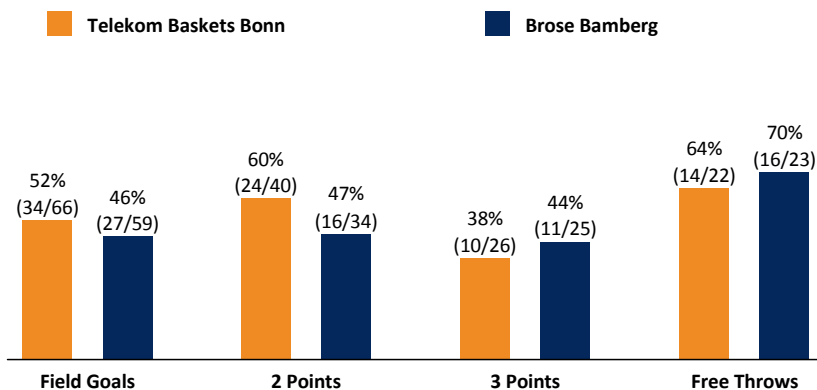

Telekom Baskets Bonn 92 : 81

Brose Bamberg

Referee: PANTHER Anne
Umpires: GUTTING Michael / ARIK Tamer
Commissioner: HORN Markus

Attendance: 5.830
Bonn, Telekom Dome, SO 7 APR 2019, 15:00, Game-ID: 22287

Scoreboard table showing Q1, Q2, Q3, Q4 scores for BON and BAM.

BON - Telekom Baskets Bonn (Coach: O'SHEA Chris)

Main player statistics table for Telekom Baskets Bonn including columns for No., Name, Min, PTS, 2 Points, 3 Points, Field Goals, Free Throws, OR, DR, TR, AS, ST, TO, BS, SB, PF, FD, EFF, +/-.

BAM - Brose Bamberg (Coach: PEREGO Federico)

Main player statistics table for Brose Bamberg including columns for No., Name, Min, PTS, 2 Points, 3 Points, Field Goals, Free Throws, OR, DR, TR, AS, ST, TO, BS, SB, PF, FD, EFF, +/-.

Summary statistics table comparing BON and BAM across various metrics like Rebounds, Assists, Fouls, Turnovers, Steals, Points in the Paint, etc.

EASYCREDIT-BBL.DE

Alle offiziellen Statistiken der easyCredit BBL, Daten, Rekorde uvm. gibt es auf easyCredit-BBL.de! News, Stats, Tabelle und Spielplan für unterwegs: Kostenlos für iOS und Android in der offiziellen Liga-App!

MAGENTA SPORT

Keinen Korb mehr verpassen - Alle Spiele der easyCredit BBL und des MagentaSport BBL Pokals LIVE und in HD! Das größte Basketball-Angebot Deutschlands zuhause und mobil! www.MagentaSport.de

LEGEND
Min Minutes Played
DNP Did Not Play
PTS Points
DR Defensive Rebounds
OR Offensive Rebounds
TR Total Rebounds
AS Assists
ST Steals
TO Turnovers
BS Blocked Shots
SB Shots Blocked
EFF Efficiency = ((PTS + TR + AS + ST + BS) - ((FGA - FGM) + (FTA - FTM) + TO))
PF Fouls
FD Fouls Drawn
+/- Plus-Minus-Rating
* Starters