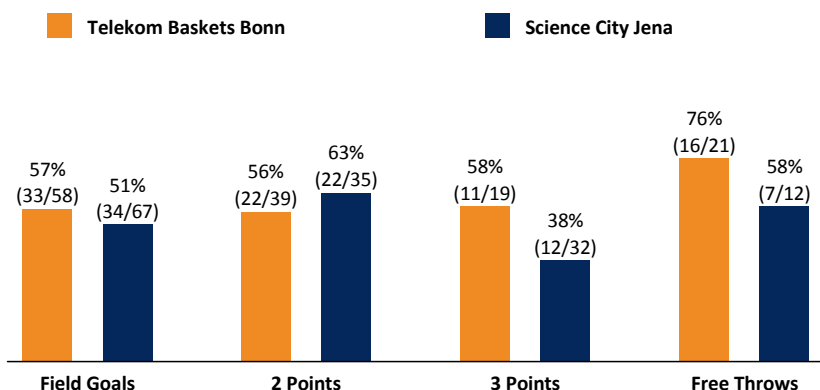

JEN - Science City Jena (Coach: LINARTAS Marius)

No.	Name	Min	PTS	2 Points	3 Points	Field Goals	Free Throws	OR	DR	TR	AS	ST	TO	BS	SB	PF	FD	EFF	+/-	
*3	MAZEIKA Martynas	22:39	8	1/2 (50%)	2/3 (67%)	3/5 (60%)		1	1	2	3	3	1			2	2	13	-17	
7	REYES-NAPOLES Ermen	5:08	3		1/3 (33%)	1/3 (33%)		1	1	2	1					1		4	2	
9	THEIS Sid-Marlon	17:52	14	3/4 (75%)	2/3 (67%)	5/7 (71%)	2/3 (67%)	3	2	5			1	1		3	4	16	3	
*10	WOLF Julius	31:01	9	1/2 (50%)	2/7 (29%)	3/9 (33%)	1/1 (100%)	1	4	5	2	1				4	1	11	-4	
12	JOSTMANN Melvin	DNP																		
*15	ALLEN Derrick	31:07	22	10/14 (71%)		10/14 (71%)	2/6 (33%)	2		2			1	1		2	3	16	-11	
21	MARIN Mauricio	10:15	8	1/1 (100%)	2/2 (100%)	3/3 (100%)					2					2	1	10	17	
23	McELROY Immanuel	23:15	8	1/2 (50%)	2/3 (67%)	3/5 (60%)			4	4	3		2			3	1	11	7	
*25	JOYCE Dru	26:53	4	2/4 (50%)	0/2 (0%)	2/6 (33%)		1	2	3	11	2	2			4	3	14	-24	
33	HEBER Jan	DNP																		
44	RADOJICIC Vuk	DNP																		
*55	WILLIAMS Reggie	31:50	11	3/6 (50%)	1/9 (11%)	4/15 (27%)	2/2 (100%)		6	6	4	2	5			2	3	7	-3	
Team / Coach									1	1		1					0			
Totals			200:00	87	22/35 (63%)	12/32 (38%)	34/67 (51%)	7/12 (58%)	9	21	30	26	8	13	2		23	18	102	-6

BON	JEN
7 / 26 / 33	9 / 21 / 30
19	Assists
18	Fouls
23	Fouls Drawn
16	Turnovers
5	Steals
38	Points in the Paint
8	Second Chance Points
4	Fast Break Points
10 (60:50)	Biggest Lead
10-0 (60:50)	Biggest Scoring Run
	Lead Changes: 14
	Times Tied: 7

EASycREDIT-BBL.DE

Alle offiziellen Statistiken der easyCredit BBL, Daten, Rekorde uvm. gibt es auf easyCredit-BBL.de! News, Stats, Tabelle und Spielplan für unterwegs: Kostenfrei für iOS und Android in der offiziellen Liga-App!

MAGENTA SPORT

Keinen Korb mehr verpassen - Alle Spiele der easyCredit BBL und des MagentaSport BBL Pokals LIVE und in HD! Das größte Basketball-Angebot Deutschlands zuhause und mobil! www.MagentaSport.de

LEGEND
Min Minutes Played   DR Defensive Rebounds   AS Assists   BS Blocked Shots   PF Fouls   +/- Plus-Minus-Rating
DNP Did Not Play   OR Offensive Rebounds   ST Steals   SB Shots Blocked   FD Fouls Drawn   * Starters
PTS Points   TR Total Rebounds   TO Turnovers   EFF Efficiency = ((PTS + TR + AS + ST + BS) - ((FGA - FGM) + (FTA - FTM) + TO))