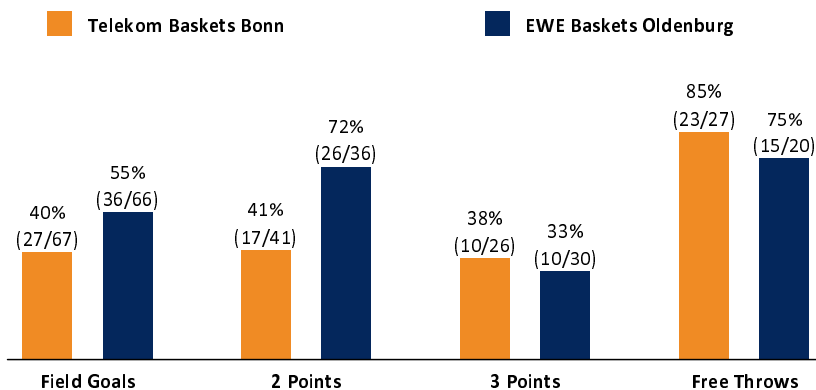

Telekom Baskets Bonn

87 : 97

EWE Baskets Oldenburg

Referee: MATIP Martin
Umpires: BARTH Benjamin / ARIK Tamer
Commissioner: MOLITOR Horst

Attendance: 6.000
Bonn, Telekom Dome, DI 21 MAI 2019, 20:30, Game-ID: 22837

Scoreboard table showing Q1, Q2, Q3, Q4 scores for BON and OLD.

BON - Telekom Baskets Bonn (Coach: O'SHEA Chris)

Main player statistics table for Telekom Baskets Bonn including columns for No., Name, Min, PTS, 2 Points, 3 Points, Field Goals, Free Throws, OR, DR, TR, AS, ST, TO, BS, SB, PF, FD, EFF, +/-.

OLD - EWE Baskets Oldenburg (Coach: DRIJENCIC Mladen)

Main player statistics table for EWE Baskets Oldenburg including columns for No., Name, Min, PTS, 2 Points, 3 Points, Field Goals, Free Throws, OR, DR, TR, AS, ST, TO, BS, SB, PF, FD, EFF, +/-.

Summary table comparing BON and OLD across various categories like Rebounds, Assists, Fouls, Turnovers, Steals, Points in the Paint, Second Chance Points, Fast Break Points, Biggest Lead, Biggest Scoring Run, Lead Changes, and Times Tied.

EASYCREDIT-BBL.DE

Alle offiziellen Statistiken der easyCredit BBL, Daten, Rekorde uvm. gibt es auf easyCredit-BBL.de! News, Stats, Tabelle und Spielplan für unterwegs: Kostenlos für iOS und Android in der offiziellen Liga-App!

MAGENTA SPORT

Keinen Korb mehr verpassen - Alle Spiele der easyCredit BBL und des MagentaSport BBL Pokals LIVE und in HD! Das größte Basketball-Angebot Deutschlands zuhause und mobil! www.MagentaSport.de

LEGEND
Min Minutes Played
DNP Did Not Play
PTS Points
DR Defensive Rebounds
OR Offensive Rebounds
TR Total Rebounds
AS Assists
ST Steals
TO Turnovers
BS Blocked Shots
SB Shots Blocked
EFF Efficiency = ((PTS + TR + AS + ST + BS) - ((FGA - FGM) + (FTA - FTM) + TO))
PF Fouls
FD Fouls Drawn
+/- Plus-Minus-Rating
* Starters