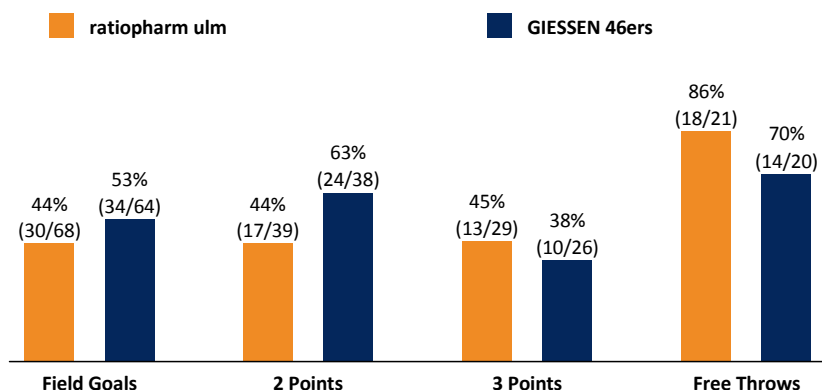

ratiopharm ulm

91 : 92

GIESSEN 46ers

Referee: PANTHER Anne
Umpires: HACK Johannes / ORUZGANI Zulfikar
Commissioner: DIETERICH Sascha

Ulm, ratiopharm arena, SA 27 OKT 2018, 18:00, Game-ID: 22082

Scoreboard table showing Q1, Q2, Q3, Q4 scores for ULM and GIE.

ULM - ratiopharm ulm (Coach: LEIBENATH Thorsten)

Main player statistics table for ULM, including columns for No., Name, Min, PTS, 2 Points, 3 Points, Field Goals, Free Throws, and various rebound/assist metrics.

GIE - GIESSEN 46ers (Coach: FREYER Ingo)

Main player statistics table for GIE, including columns for No., Name, Min, PTS, 2 Points, 3 Points, Field Goals, Free Throws, and various rebound/assist metrics.

Summary statistics table comparing ULM and GIE on metrics like Rebounds, Assists, Fouls, Turnovers, Steals, Points in the Paint, Second Chance Points, Fast Break Points, Biggest Lead, Biggest Scoring Run, Lead Changes, and Times Tied.

EASYCREDIT-BBL.DE

Alle offiziellen Statistiken der easyCredit BBL, Daten, Rekorde uvm. gibt es auf easyCredit-BBL.de! News, Stats, Tabelle und Spielplan für unterwegs: Kostenfrei für iOS und Android in der offiziellen Liga-App!

TELEKOMSPORT.DE

Keinen Korb mehr verpassen - Alle Spiele der easyCredit BBL LIVE und in HD! Erleben sie jetzt das größte Basketball-Angebot Deutschlands zuhause und mobil! www.telekom sport.de

LEGEND: Min Minutes Played, DR Defensive Rebounds, AS Assists, BS Blocked Shots, PF Fouls, +/- Plus-Minus-Rating, DNP Did Not Play, OR Offensive Rebounds, ST Steals, SB Shots Blocked, FD Fouls Drawn, * Starters, PTS Points, TR Total Rebounds, TO Turnovers, EFF Efficiency = ((PTS + TR + AS + ST + BS) - ((FGA - FGM) + (FTA - FTM) + TO))