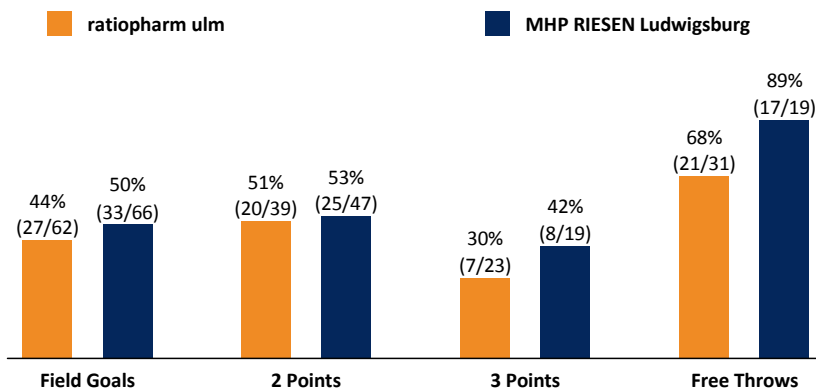

LUD - MHP RIESEN Ludwigsburg (Coach: PATRICK John)

No.	Name	Min	PTS	2 Points	3 Points	Field Goals	Free Throws	OR	DR	TR	AS	ST	TO	BS	SB	PF	FD	EFF	+/-	
*1	CRAWFORD Jordan	35:50	7	3/6 (50%)	0/3 (0%)	3/9 (33%)	1/1 (100%)	1		1	6	3	5			3	3	6	11	
3	SABECKIS Donatas	18:02	6	0/2 (0%)	1/1 (100%)	1/3 (33%)	3/4 (75%)		3	3	1	2	1			3	3	8	9	
4	McCRAV David	DNP																		
*5	KLASSEN Owen	28:42	15	5/7 (71%)	1/3 (33%)	6/10 (60%)	2/2 (100%)	3	6	9	2	1	4		1	3	3	19	18	
7	KLEIN Konstantin	6:59	3		1/1 (100%)	1/1 (100%)		1		1			2			2		2	-9	
*19	WALESKOWSKI Adam	14:28	5	1/5 (20%)	1/1 (100%)	2/6 (33%)		1	3	4	1	1				5	2	7	-11	
*20	JONES Lamont	34:18	18	7/13 (54%)	0/1 (0%)	7/14 (50%)	4/4 (100%)	2	4	6	1	2	1			1	3	19	5	
*21	HILL Malcolm	23:47	20	4/6 (67%)	2/3 (67%)	6/9 (67%)	6/7 (86%)	2	3	5	2	1	2		1		4	22	0	
27	VON FINTEL Christian	DNP																		
30	MARTIN Kelan	28:26	15	4/7 (57%)	2/6 (33%)	6/13 (46%)	1/1 (100%)	2	4	6			1	1	1	3	2	14	13	
35	JALLOW Karim	9:28	2	1/1 (100%)		1/1 (100%)		1	2	3	1		2			4		4	9	
Team / Coach								2	1	3			1				2			
Totals			200:00	91	25/47 (53%)	8/19 (42%)	33/66 (50%)	17/19 (89%)	15	26	41	14	10	19	1	3	24	20	103	9

ULM	Rebounds OR/DR/TR	LUD
13 / 18 / 31	Assists	15 / 26 / 41
14	Fouls	14
21	Fouls Drawn	24
24	Turnovers	20
15	Steals	19
11	Points in the Paint	10
36	Second Chance Points	44
16	Fast Break Points	14
20	Biggest Lead	24
5 (10:5)	Biggest Scoring Run	22 (52:74)
18-0 (70:74)	Lead Changes:	13-0 (10:18)
	Times Tied:	2

EASycREDIT-BBL.DE

Alle offiziellen Statistiken der easyCredit BBL, Daten, Rekorde uvm. gibt es auf easyCredit-BBL.de! News, Stats, Tabelle und Spielplan für unterwegs: Kostenfrei für iOS und Android in der offiziellen Liga-App!

TELEKOMSPORT.DE

Keinen Korb mehr verpassen - Alle Spiele der easyCredit BBL LIVE und in HD! Erleben sie jetzt das größte Basketball-Angebot Deutschlands zuhause und mobil! www.telekom sport.de

LEGEND
Min Minutes Played   DR Defensive Rebounds   AS Assists   BS Blocked Shots   PF Fouls   +/- Plus-Minus-Rating
DNP Did Not Play   OR Offensive Rebounds   ST Steals   SB Shots Blocked   FD Fouls Drawn   * Starters
PTS Points   TR Total Rebounds   TO Turnovers   EFF Efficiency = ((PTS + TR + AS + ST + BS) - ((FGA - FGM) + (FTA - FTM) + TO))