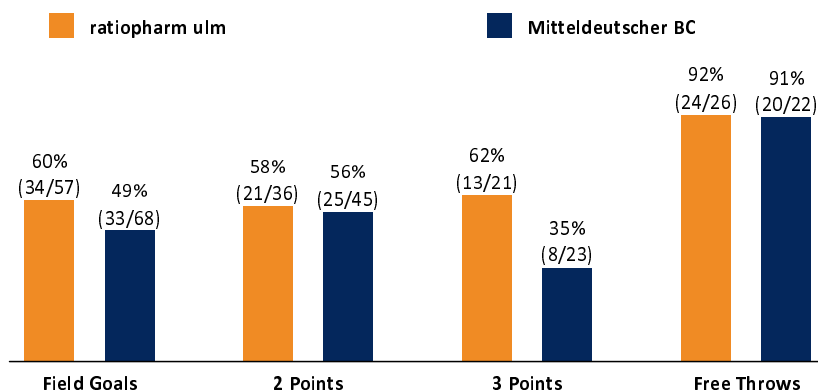

MBC - Mitteldeutscher BC (Coach: SCEPANOVIC Aleksandar)

No.	Name	Min	PTS	2 Points	3 Points	Field Goals	Free Throws	OR	DR	TR	AS	ST	TO	BS	SB	PF	FD	EFF	+/-	
*0	MOORE Lee	19:51	6	3/6 (50%)		3/6 (50%)			1	1	1		2	1		2	1	4	-9	
*2	FARR James	19:05	2	0/5 (0%)	0/1 (0%)	0/6 (0%)	2/2 (100%)	1	1	2	3	1	1		1	4	2	1	1	
*5	DARDEN Tremmell	26:15	12	6/9 (67%)	0/1 (0%)	6/10 (60%)		1	3	4	1	1	1			4		14	-29	
6	BREMBLY David	20:53	9	1/2 (50%)	0/3 (0%)	1/5 (20%)	7/7 (100%)		3	3	2	2				1	4	12	4	
*7	KERUSCH Sergio	18:52	12	2/3 (67%)	2/4 (50%)	4/7 (57%)	2/2 (100%)	1		1		1	1			4	2	10	-11	
10	ZYLKA Ferdinand	5:00	5		1/2 (50%)	1/2 (50%)	2/2 (100%)		1	1	1	1	1			2	2	6	-4	
12	RELEFORD Trevor	31:44	27	6/9 (67%)	4/8 (50%)	10/17 (59%)	3/3 (100%)		4	4	4	3	2		1	3	4	29	-5	
*20	NOVAK Jovan	19:21	8	2/3 (67%)	0/2 (0%)	2/5 (40%)	4/6 (67%)	2		2	4	1	3			2	3	7	2	
30	BRASE Hans	18:50	6	3/3 (100%)	0/1 (0%)	3/4 (75%)			1	1				1		1		7	2	
31	MARELIJA Aleksandar	18:48	7	2/5 (40%)	1/1 (100%)	3/6 (50%)		1	2	3	2				1	1	1	9	-7	
44	TURUDIC Benedikt	1:21	0															0	1	
Team / Coach								5	1	6		1					5			
Totals			200:00	94	25/45 (56%)	8/23 (35%)	33/68 (49%)	20/22 (91%)	11	17	28	18	10	12	3	3	24	19	104	-11

ULM	MBC
6 / 21 / 27	11 / 17 / 28
25	18
20	24
23	19
12	12
8	10
40	48
7	9
16	16
26 (70:44)	1 (4:5)
10-0 (70:44)	11-0 (77:69)
Lead Changes: 2	
Times Tied: 1	

EASYCREDIT-BBL.DE

Alle offiziellen Statistiken der easyCredit BBL, Daten, Rekorde uvm. gibt es auf easyCredit-BBL.de! News, Stats, Tabelle und Spielplan für unterwegs: Kostenfrei für iOS und Android in der offiziellen Liga-App!

MAGENTA SPORT

Keinen Korb mehr verpassen - Alle Spiele der easyCredit BBL und des MagentaSport BBL Pokals LIVE und in HD! Das größte Basketball-Angebot Deutschlands zuhause und mobil! www.MagentaSport.de

LEGEND

Min Minutes Played DR Defensive Rebounds AS Assists BS Blocked Shots PF Fouls +/- Plus-Minus-Rating
DNP Did Not Play OR Offensive Rebounds ST Steals SB Shots Blocked FD Fouls Drawn * Starters
PTS Points TR Total Rebounds TO Turnovers EFF Efficiency = ((PTS + TR + AS + ST + BS) - ((FGA - FGM) + (FTA - FTM) + TO))