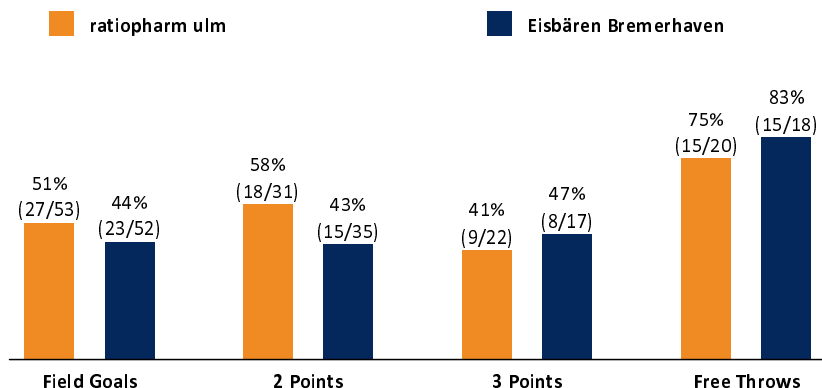

BRE - Eisbären Bremerhaven (Coach: PANAGGIO Dan)

No.	Name	Min	PTS	2 Points	3 Points	Field Goals	Free Throws	OR	DR	TR	AS	ST	TO	BS	SB	PF	FD	EFF	+/-	
*3	WARREN Chris	33:57	22	4/7 (57%)	3/6 (50%)	7/13 (54%)	5/5 (100%)				4	3	2			4	4	21	-2	
6	CANTY Anthony	6:03	0	0/1 (0%)		0/1 (0%)			2	2	2					1	1	3	-7	
7	BREITLAUCH Adrian	10:05	6	1/3 (33%)	1/2 (50%)	2/5 (40%)	1/1 (100%)	1	1	2						1	1	5	7	
*8	WIMBERG Jan Niklas	13:27	0	0/1 (0%)	0/1 (0%)	0/2 (0%)			2	2	1					3		1	4	
*9	BLECK Fabian	35:59	6	1/3 (33%)	1/1 (100%)	2/4 (50%)	1/2 (50%)	1	3	4	2	2		1		3	1	12	-7	
15	MOTEN Darius	30:34	8	3/6 (50%)	0/1 (0%)	3/7 (43%)	2/2 (100%)	2	2	4	1		1	1		2	2	9	-15	
*33	SUMMERS Durrell	29:55	17	3/8 (38%)	3/5 (60%)	6/13 (46%)	2/2 (100%)	1	2	3			7		1	2	1	6	-16	
*34	BENSON Keith	26:14	7	3/4 (75%)		3/4 (75%)	1/2 (50%)		5	5	2		2	1		2	2	11	-11	
35	BOJANG Manuel	DNP																		
77	JACKSON Darnell	13:46	3	0/2 (0%)	0/1 (0%)	0/3 (0%)	3/4 (75%)	1	1	2	2		3			5	3	0	2	
Team / Coach								1	4	5			3		1		2			
Totals			200:00	69	15/35 (43%)	8/17 (47%)	23/52 (44%)	15/18 (83%)	7	22	29	14	5	18	3	1	24	15	70	-9

ULM	BRE
4 / 22 / 26	7 / 22 / 29
21	14
15	24
23	15
14	18
6	5
32	20
2	3
4	5
15 (33:18)	8 (55:63)
17-0 (72:63)	12-0 (39:42)
Lead Changes: 7	
Times Tied: 4	

EASYCREDIT-BBL.DE

Alle offiziellen Statistiken der easyCredit BBL, Daten, Rekorde uvm. gibt es auf easyCredit-BBL.de! News, Stats, Tabelle und Spielplan für unterwegs: Kostenfrei für iOS und Android in der offiziellen Liga-App!

MAGENTA SPORT

Keinen Korb mehr verpassen - Alle Spiele der easyCredit BBL und des MagentaSport BBL Pokals LIVE und in HD! Das größte Basketball-Angebot Deutschlands zuhause und mobil! www.MagentaSport.de

LEGEND

Min Minutes Played DR Defensive Rebounds AS Assists BS Blocked Shots PF Fouls +/- Plus-Minus-Rating
DNP Did Not Play OR Offensive Rebounds ST Steals SB Shots Blocked FD Fouls Drawn * Starters
PTS Points TR Total Rebounds TO Turnovers EFF Efficiency = ((PTS + TR + AS + ST + BS) - ((FGA - FGM) + (FTA - FTM) + TO))