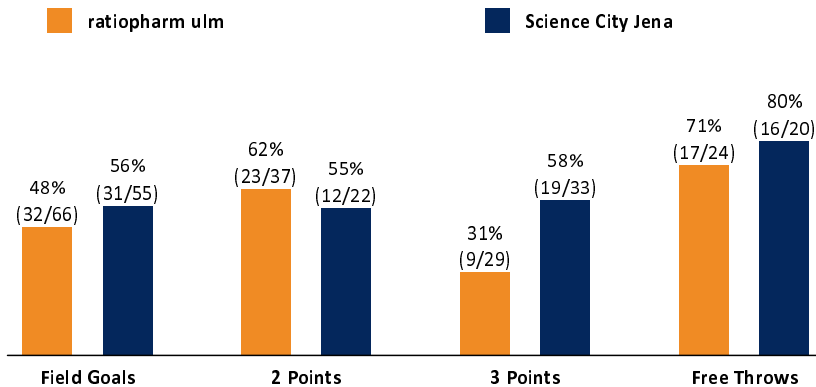

ratiopharm ulm

90 : 97

Science City Jena

Referee: STRAUBE Carsten
Umpires: ARIK Tamer / BRENDEL Nicolas
Commissioner: SCHENCKING Albert

Ulm, ratiopharm arena, Di 12 FEB 2019, 19:00, Game-ID: 22227

Scoreboard table showing Q1, Q2, Q3, Q4 scores for ULM and JEN.

ULM - ratiopharm ulm (Coach: LEIBENATH Thorsten)

Main player statistics table for ULM, including columns for No., Name, Min, PTS, 2 Points, 3 Points, Field Goals, Free Throws, OR, DR, TR, AS, ST, TO, BS, SB, PF, FD, EFF, +/-.

JEN - Science City Jena (Coach: HARMSEN Björn)

Main player statistics table for JEN, including columns for No., Name, Min, PTS, 2 Points, 3 Points, Field Goals, Free Throws, OR, DR, TR, AS, ST, TO, BS, SB, PF, FD, EFF, +/-.

Summary statistics table comparing ULM and JEN across various categories like Rebounds, Assists, Fouls, etc.

EASycREDIT-BBL.DE

Alle offiziellen Statistiken der easycrredit BBL, Daten, Rekorde uvm. gibt es auf easycrredit-BBL.de! News, Stats, Tabelle und Spielplan für unterwegs: Kostenfrei für iOS und Android in der offiziellen Liga-App!

MAGENTA SPORT

Keinen Korb mehr verpassen - Alle Spiele der easycrredit BBL und des MagentaSport BBL Pokals LIVE und in HD! Das größte Basketball-Angebot Deutschlands zuhause und mobil! www.MagentaSport.de

LEGEND: Min Minutes Played, DR Defensive Rebounds, AS Assists, BS Blocked Shots, PF Fouls, +/- Plus-Minus-Rating, DNP Did Not Play, OR Offensive Rebounds, ST Steals, SB Shots Blocked, FD Fouls Drawn, * Starters, PTS Points, TR Total Rebounds, TO Turnovers, EFF Efficiency = ((PTS + TR + AS + ST + BS) - ((FGA - FGM) + (FTA - FTM) + TO))